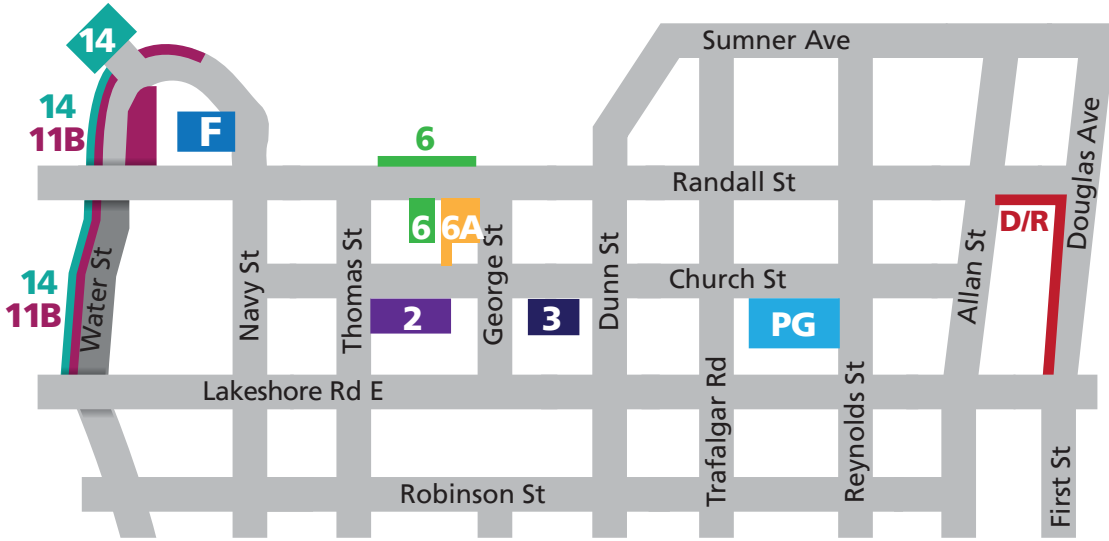

Commercial parking permit areas

Downtown Oakville

Please note: Lot F will be operated as a temporary parking lot

Kerr Village

Bronte Village

Veteran parking permit areas

Hidden Trail

North Park Blvd

Trail Side Dr

Neyagawa Blvd

Robert Brown Blvd

Gardenbrook Ave

Sixteen Mile Dr

North of Dundas

Kaitting Trail

Sixteen Mile Dr

Isaac Ave

Larry Cres

Janice Dr

Larry Cres

Sixth Line

North of Dundas

North of Dundas parking permit areas

Parking locations subject to change.
Please visit oakville.ca for the most
up-to-date information.