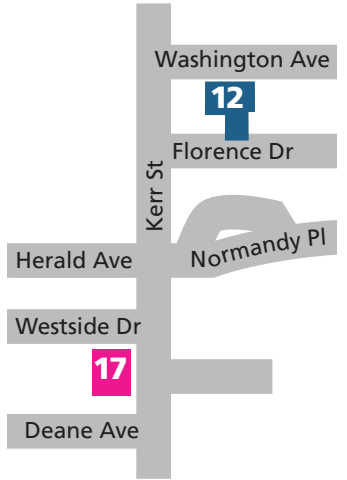

Commercial parking permit areas

Downtown Oakville

Please note: Lot F will be operated as a temporary parking lot

Kerr Village

Bronte Village

Veteran parking permit areas

Hidden Trail

North Park Blvd

Trail Side Dr

Neyagawa Blvd

Robert Brown Blvd

Gardenbrook Ave

Sixteen Mile Dr

North of Dundas

Kaitting Trail

Sixteen Mile Dr

Isaac Ave

Larry Cres

Janice Dr

Larry Cres

Sixth Line

North of Dundas

North of Dundas parking permit areas

Parking locations subject to change.
Please visit oakville.ca for the most
up-to-date information.