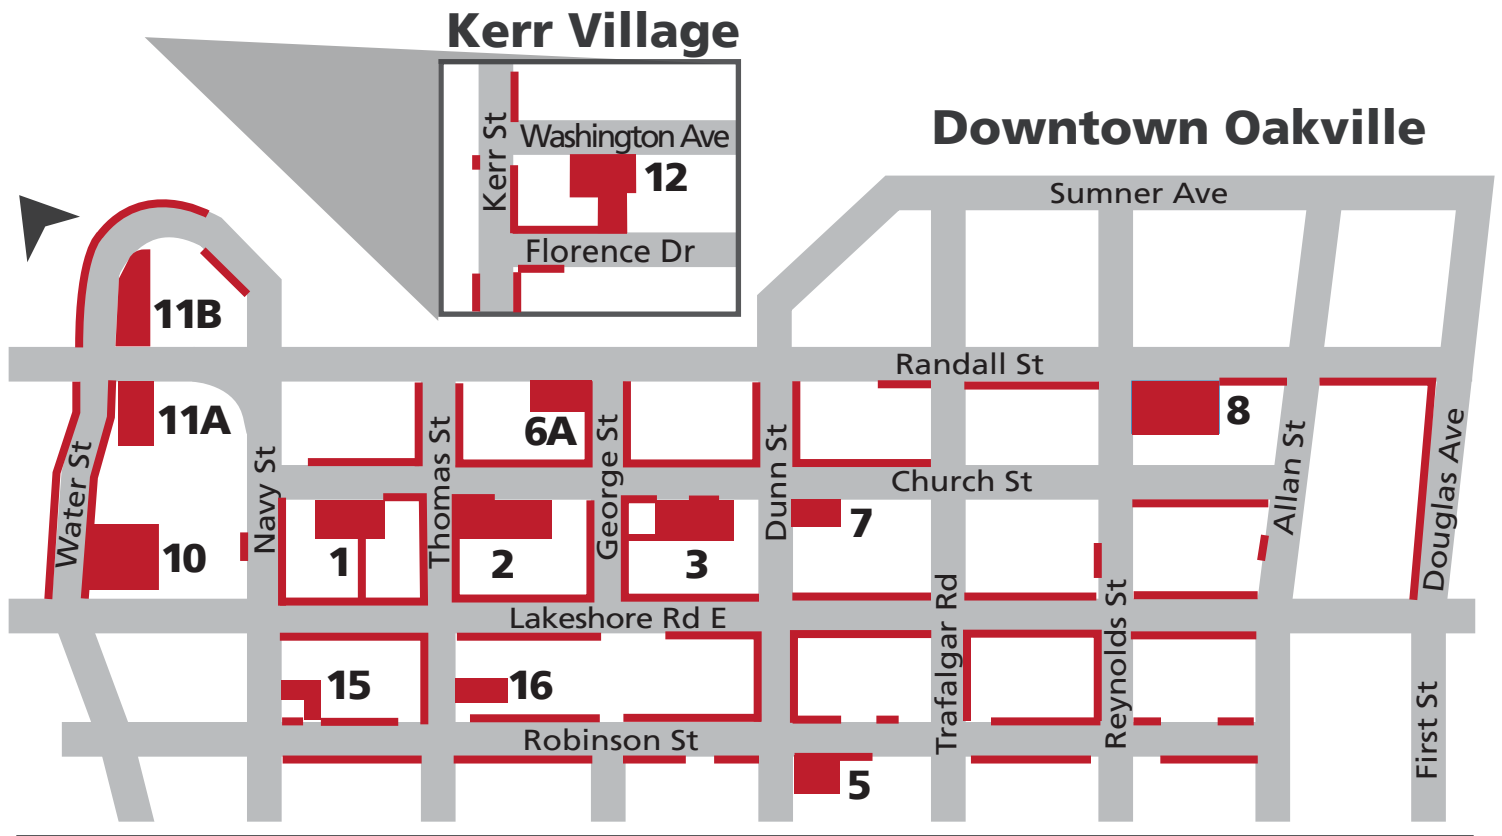

Commercial parking permit areas

Downtown Oakville

Please note: Lot F will be operated as a temporary parking lot

Kerr Village

Bronte Village

Veteran parking permit areas

Hidden Trail

North Park Blvd

Trail Side Dr

Neyagawa Blvd

Robert Brown Blvd

Gardenbrook Ave

Sixteen Mile Dr

North of Dundas

Kaitting Trail

Sixteen Mile Dr

Isaac Ave

Larry Cres

Janice Dr

Larry Cres

Sixth Line

North of Dundas

North of Dundas parking permit areas

Parking locations subject to change.
Please visit oakville.ca for the most
up-to-date information.