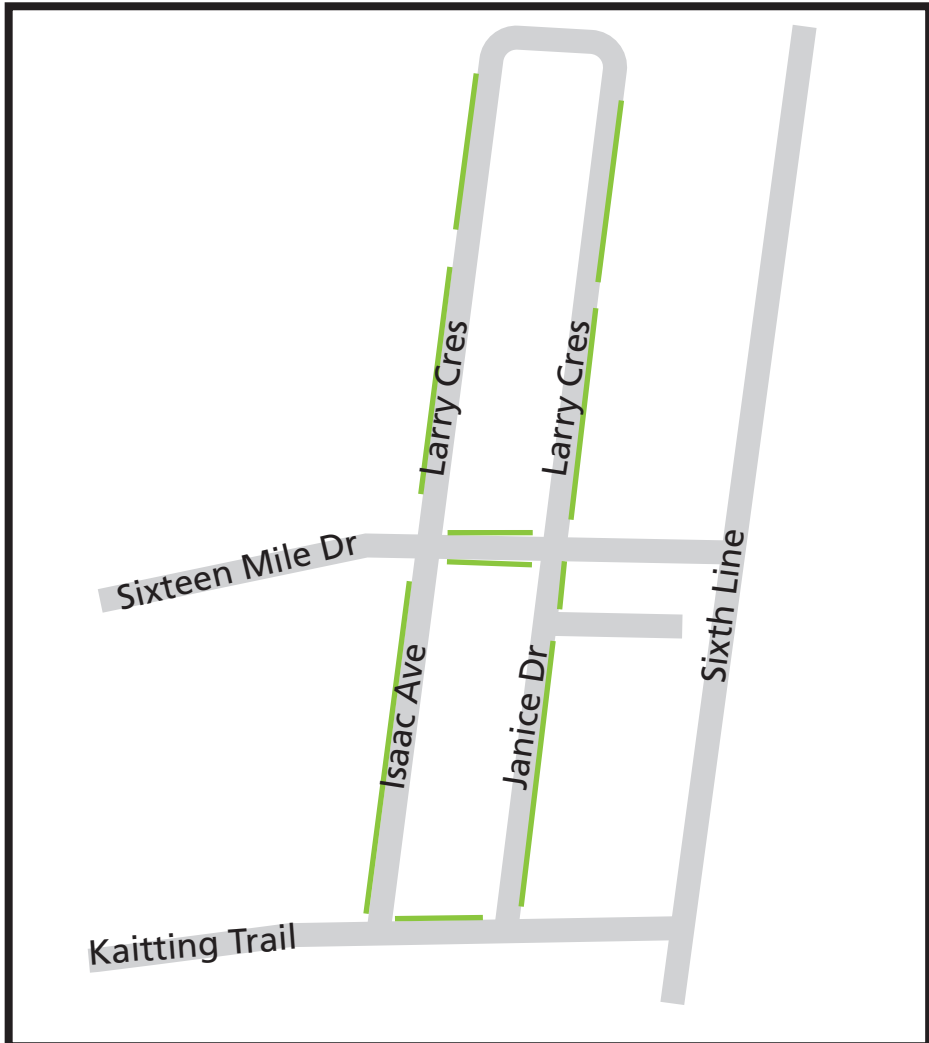

Commercial parking permit areas

Downtown Oakville

Please note: Lot F will be operated as a temporary parking lot

Kerr Village

Bronte Village

Veteran parking permit areas

Hidden Trail

North Park Blvd

Trail Side Dr

Neyagawa Blvd

Robert Brown Blvd

Gardenbrook Ave

Sixteen Mile Dr

North of Dundas

Kaitting Trail

Sixteen Mile Dr

Isaac Ave

Larry Cres

Janice Dr

Larry Cres

Sixth Line

North of Dundas

North of Dundas parking permit areas

Parking locations subject to change.
Please visit oakville.ca for the most
up-to-date information.