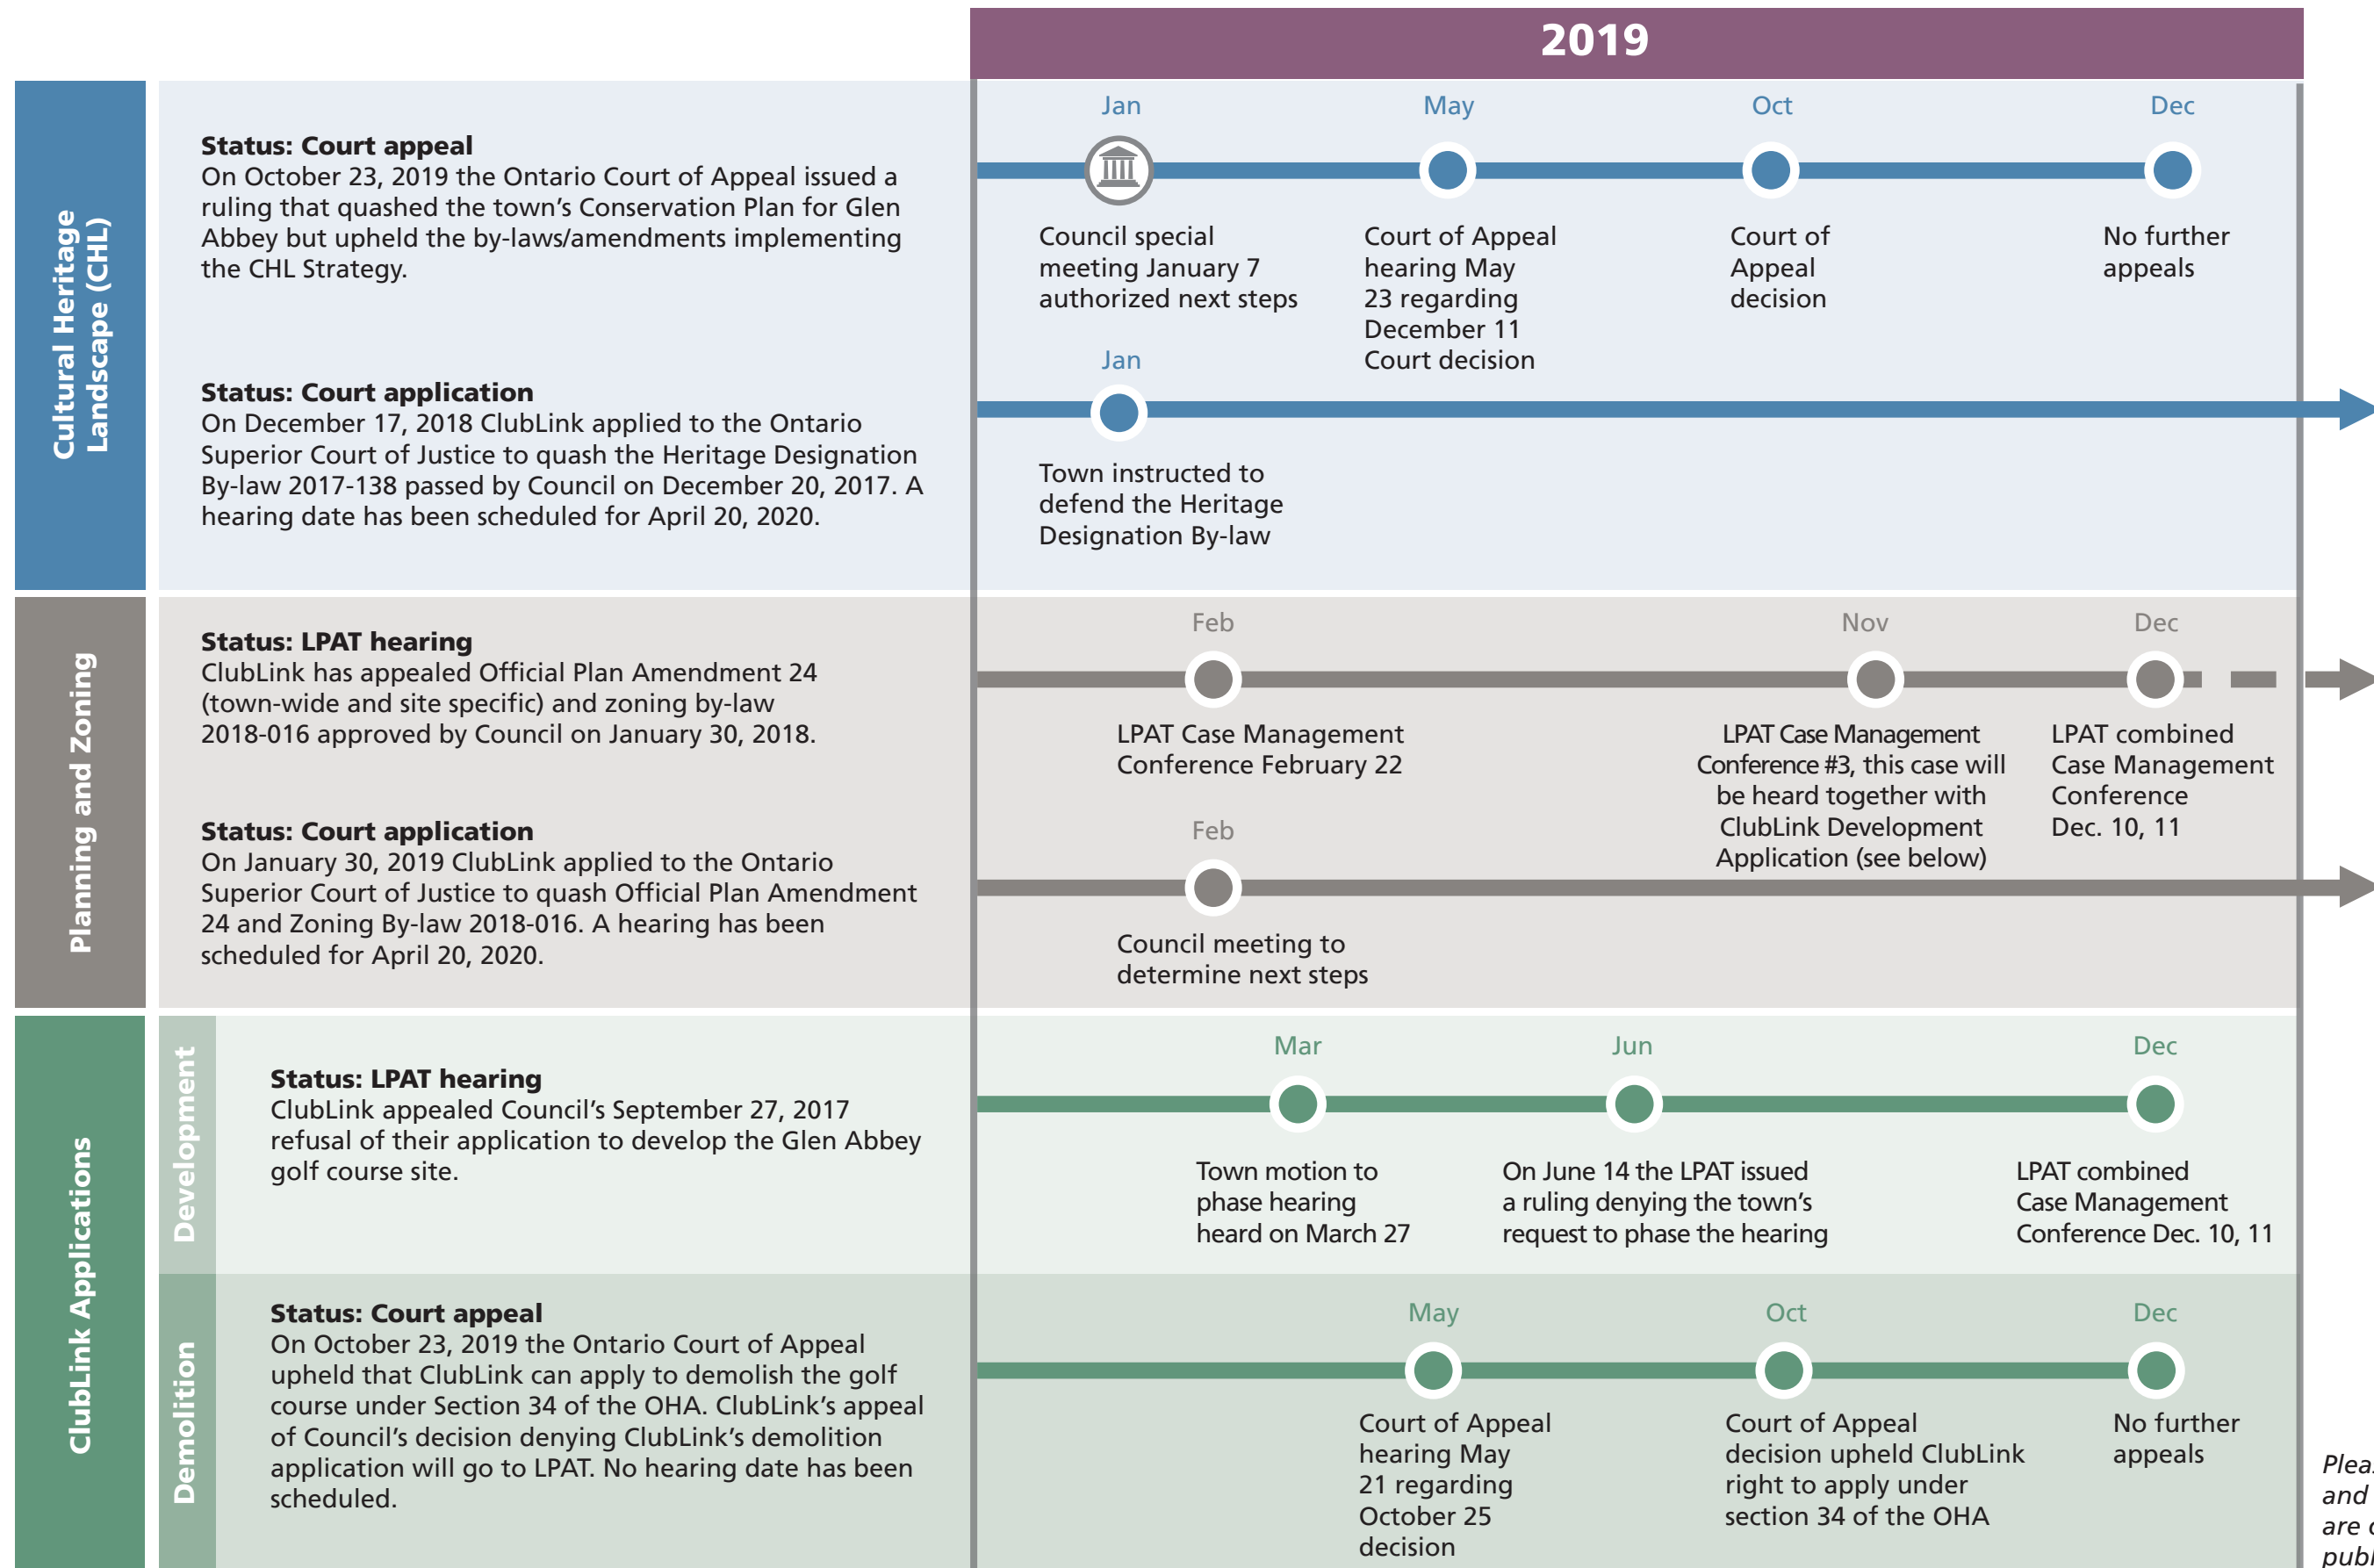

Glen Abbey Golf Course – timeline of events

**subject to change. Updated February 2020.*

Please note: all LPAT and court hearings are open to the public.