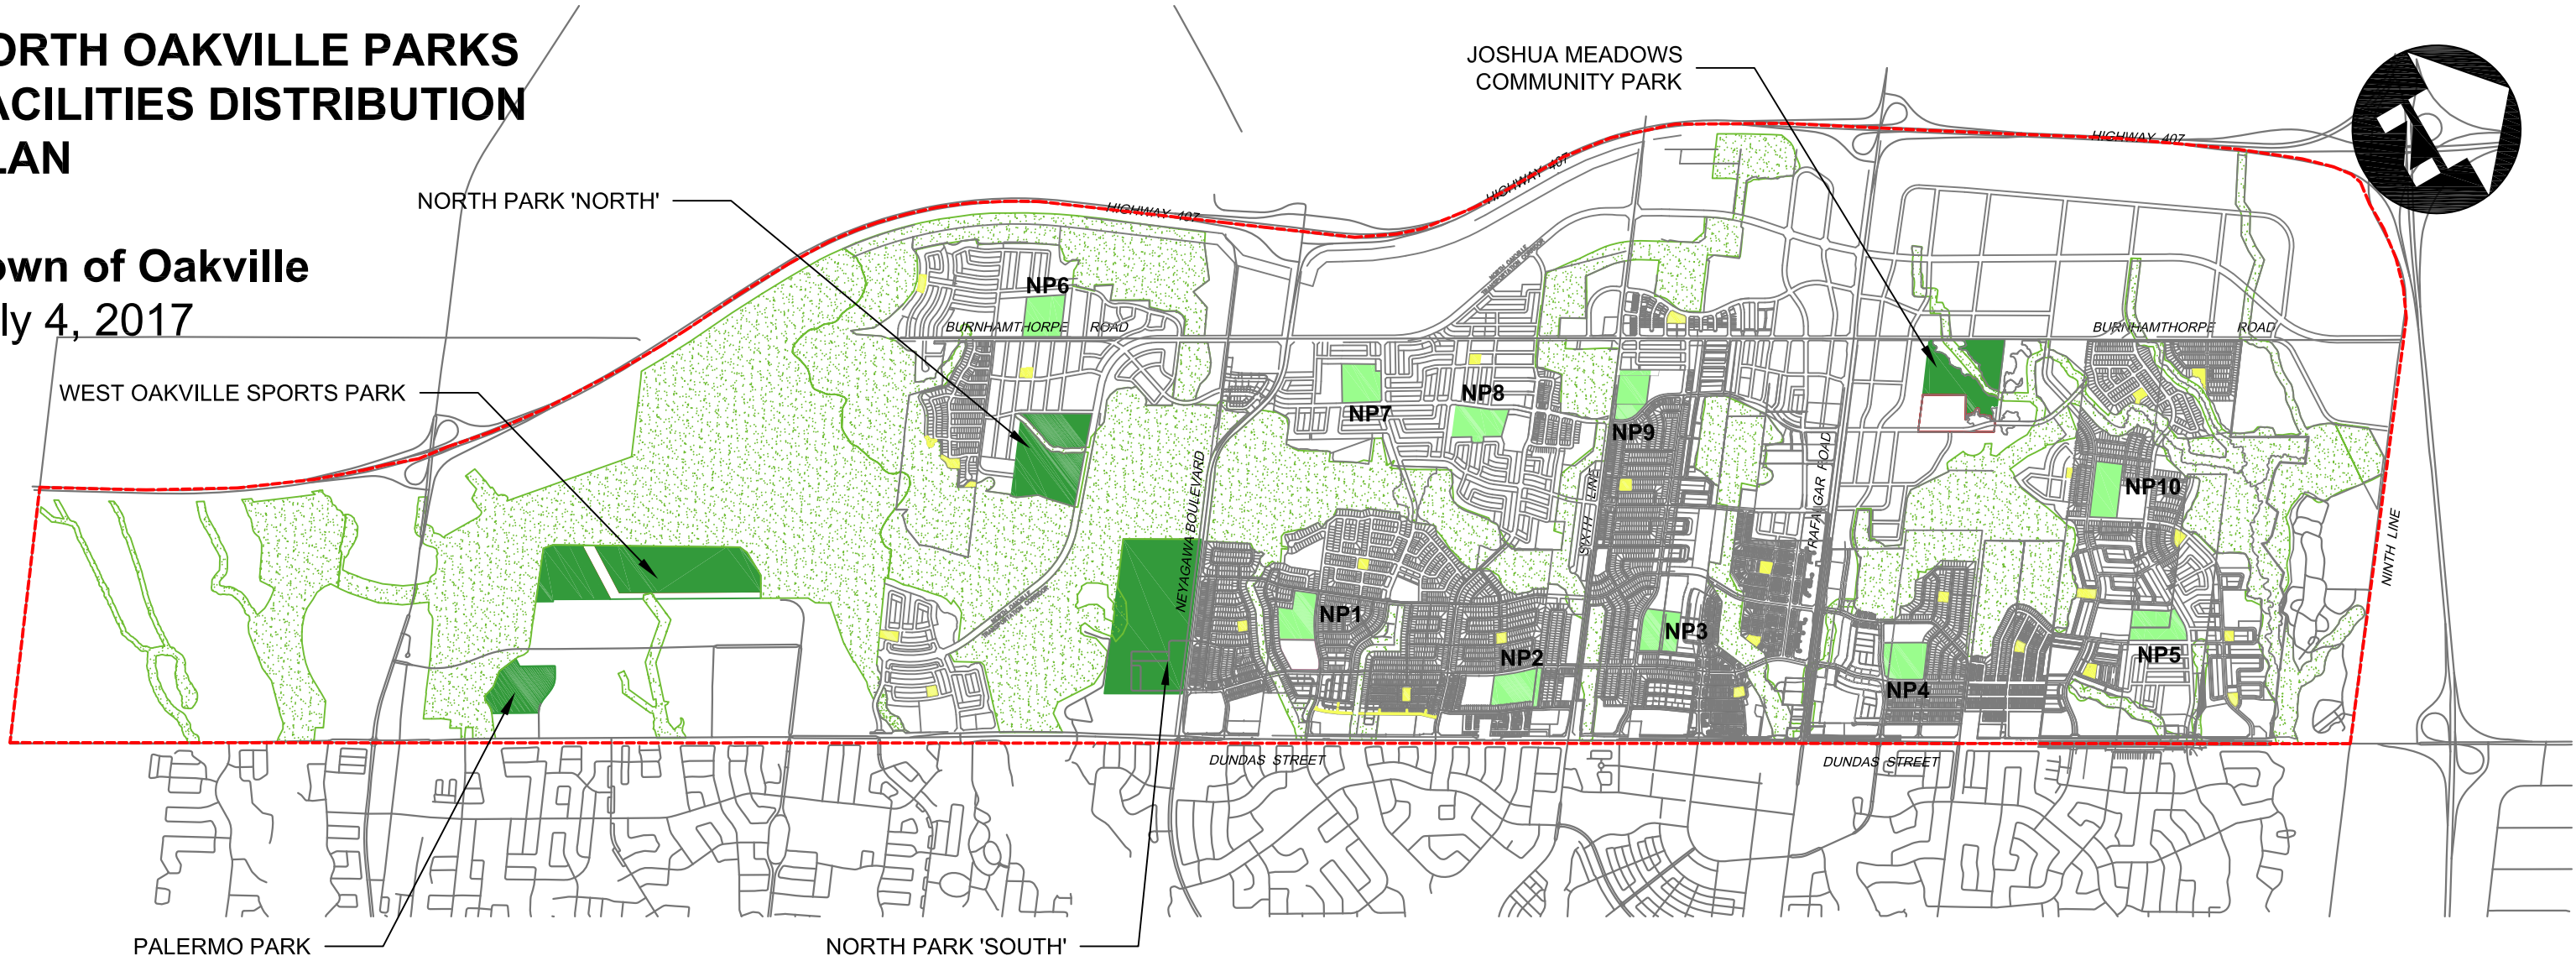

NORTH OAKVILLE PARKS FACILITIES DISTRIBUTION PLAN

Town of Oakville
July 4, 2017

LEGEND

- Community Park
- Neighbourhood Park
- Village / Urban Square
- Natural Heritage System

Sources:
North Oakville Lot Fabric and Parks east of Sixteen Mile Creek provided in CAD format from: (2017 02(Feb) 17 - 1480CS - PARK - North Oakville.dwg)
Parks west of Sixteen Mile Creek, Streams, and Road Segments outside Boundary provided by Town of Oakville through GIS data sharing: (Stream_System.shp; Road_Segments.shp; Parks.shp)

Park Name	Size Hectares(ha)/Acres(ac)	Facilities
NP1 (George Savage Park)	4.26ha/10.52ac	1 Minor Softball Field; 3 Tennis Courts; 1 Half Basketball Court; 1 Minor Skateboard Park
NP2 (Isaac Park)	4.25ha/10.50ac	2 Major Soccer Fields; 1 Splash Pad
NP3 (Fowley Park)	4.24ha/10.48ac	1 Major Soccer Field; 1 Informal Field/Event Space; 2-4 Dedicated Pickleball Courts; 1 Splash Pad
NP4 (William Rose Park)	4.29ha/10.6ac	1 Major Softball Field; 2 Tennis Courts; 1 Minor Skateboard/Bike Park; 1 Splash Pad
NP5	4.44ha/10.97ac	1 Major Multi-Use Field; 1 Informal Multi-use Fields/Neighbourhood Event Space; 1 Basketball Court; 1 Minor Skateboard/Bike Park

Park Name	Size Hectares(ha)/Acres(ac)	Facilities
NP6	4.40ha/10.87ac	1 Major Multi-Use Field; 1 Informal Multi-use Fields/Neighbourhood Event Space; 1 Basketball Court; 1 Splash Pad
NP7	4.34ha/10.72ac	1 Major Multi-Use Field; 1 Informal Multi-use Fields/Neighbourhood Event Space; 3 Tennis Courts
NP8	4.42ha/10.92ac	1 Major Softball Field; 1 Minor Skateboard/Bike Park
NP9	4.26ha/10.53ac	1 Minor Softball Field; 1 Informal Multi-use Field
NP10	4.14ha/10.23ac	1 Basketball Court; 1 Splash Pad; 1 Major Multi-Use Field; 1 Informal Multi-use Fields/Neighbourhood Event Space