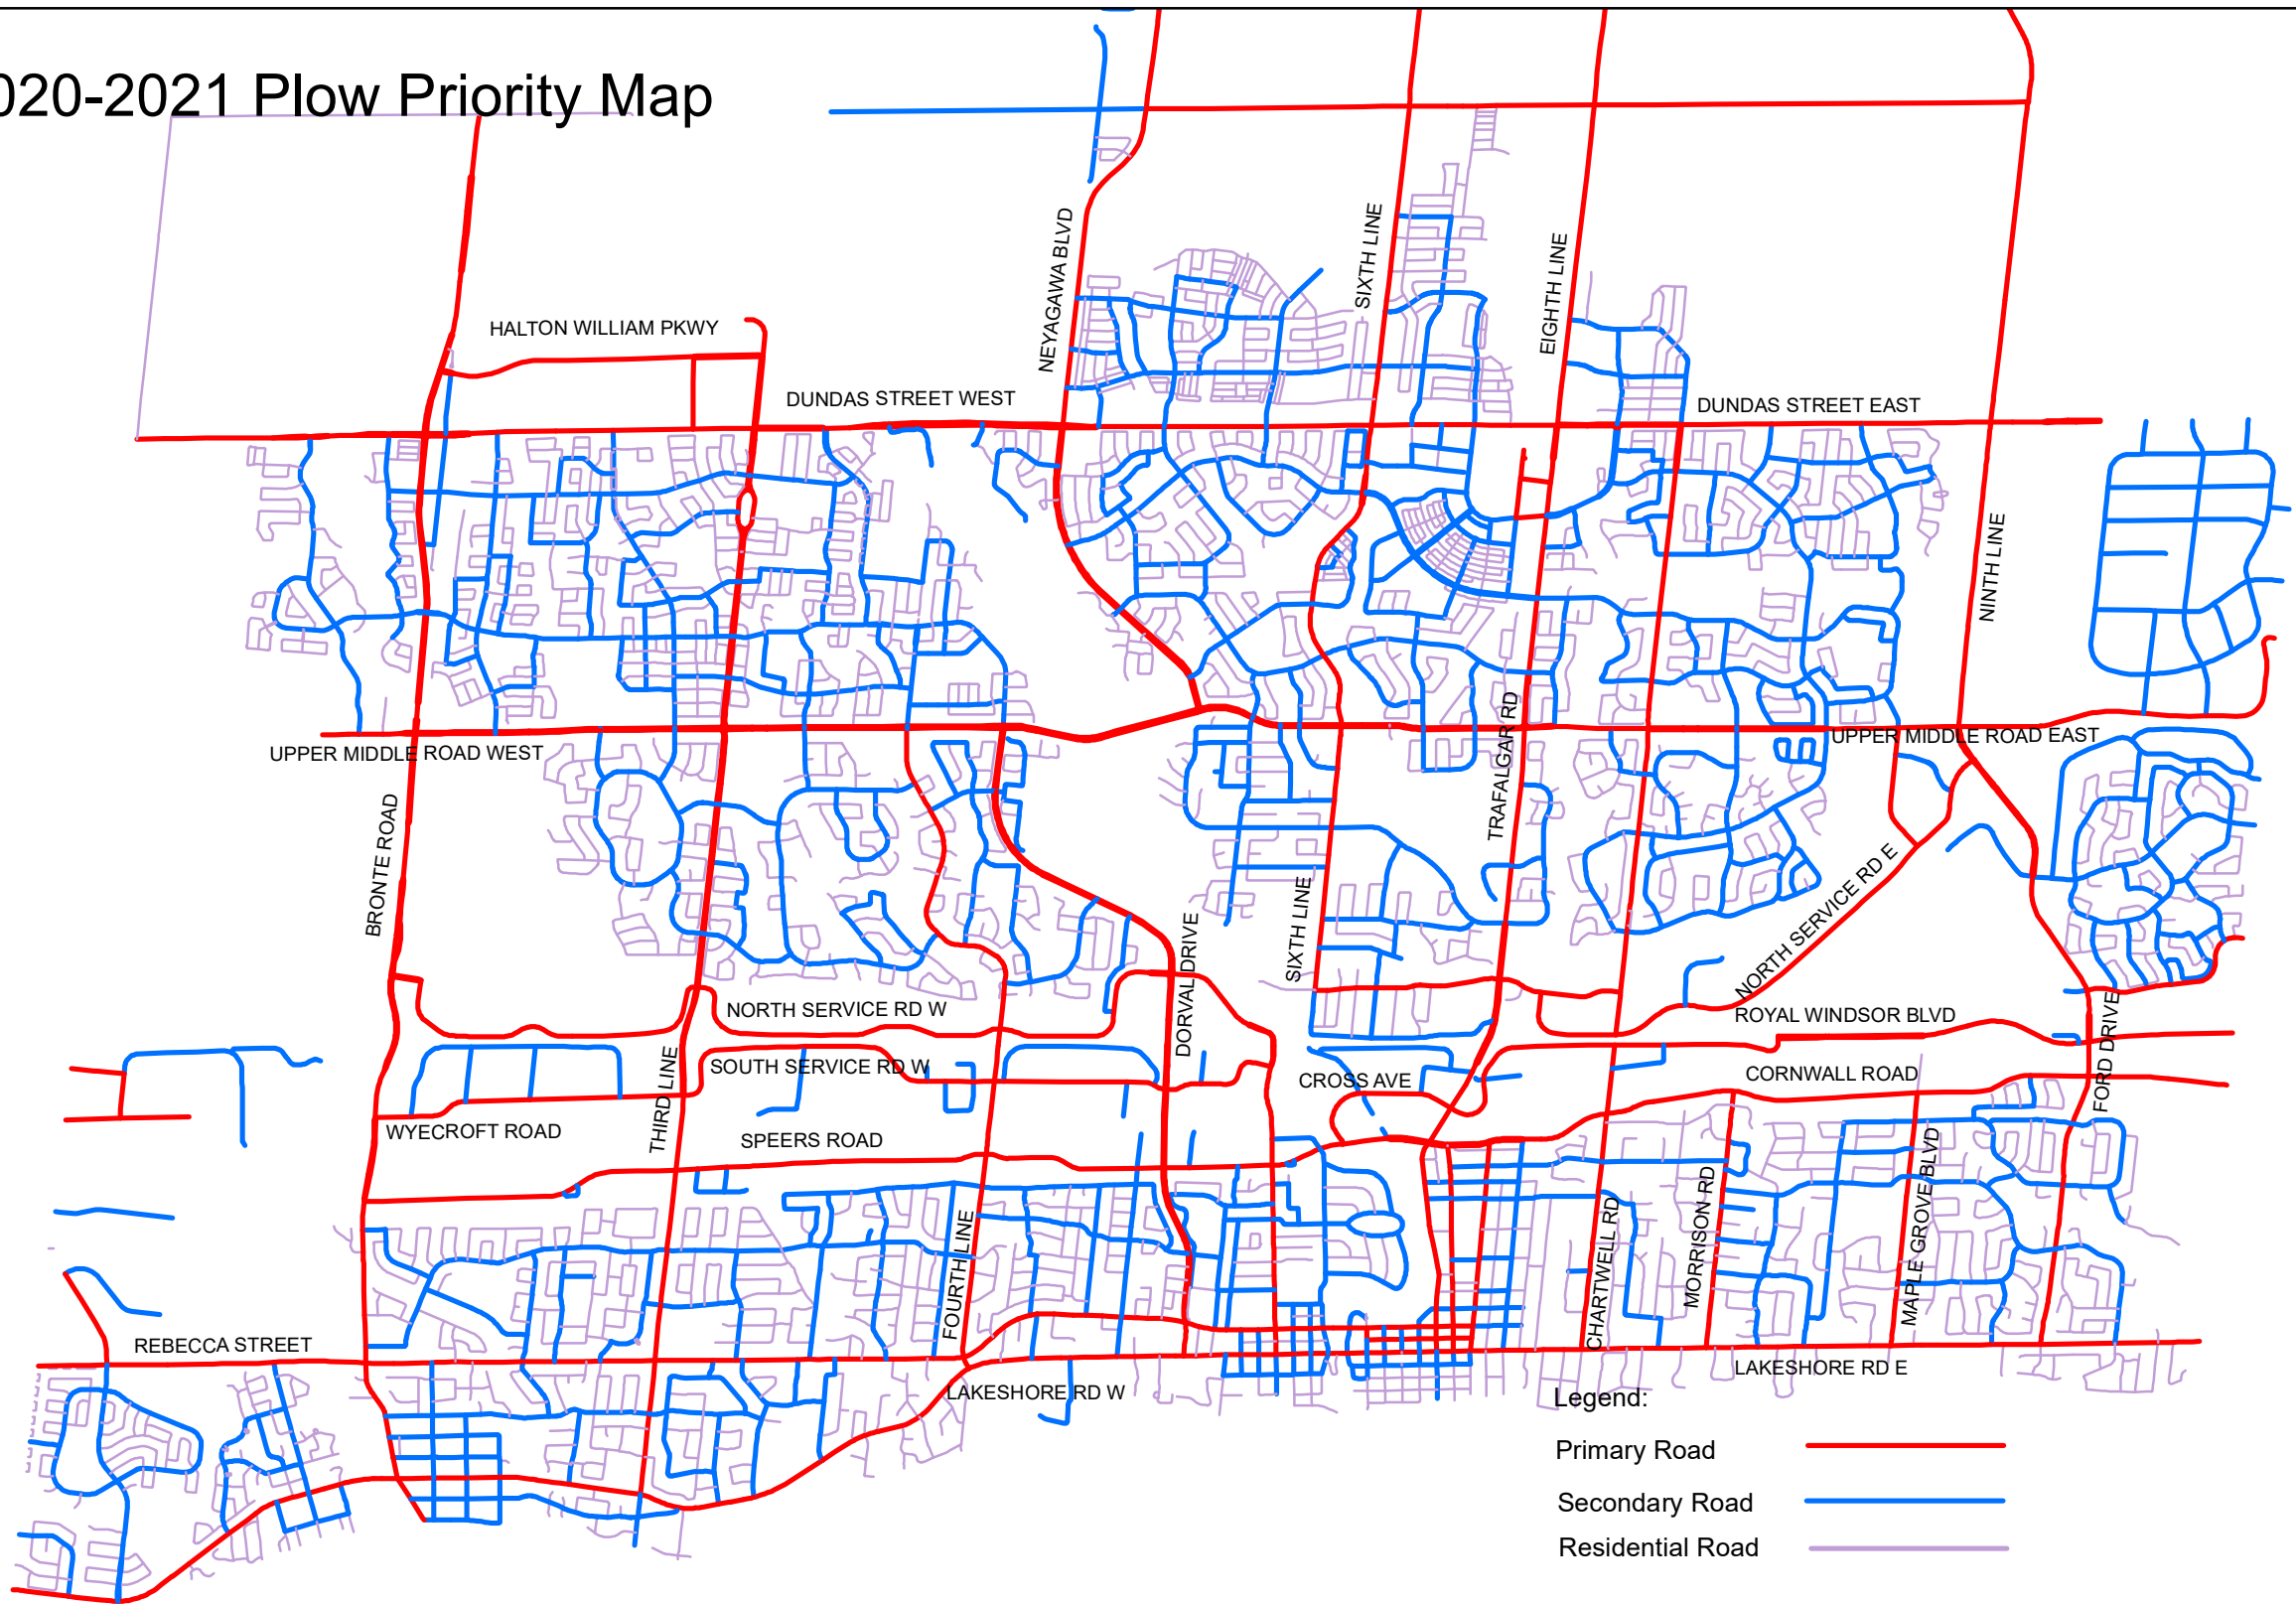

2020-2021 Plow Priority Map

Legend:

- Primary Road 
- Secondary Road 
- Residential Road 