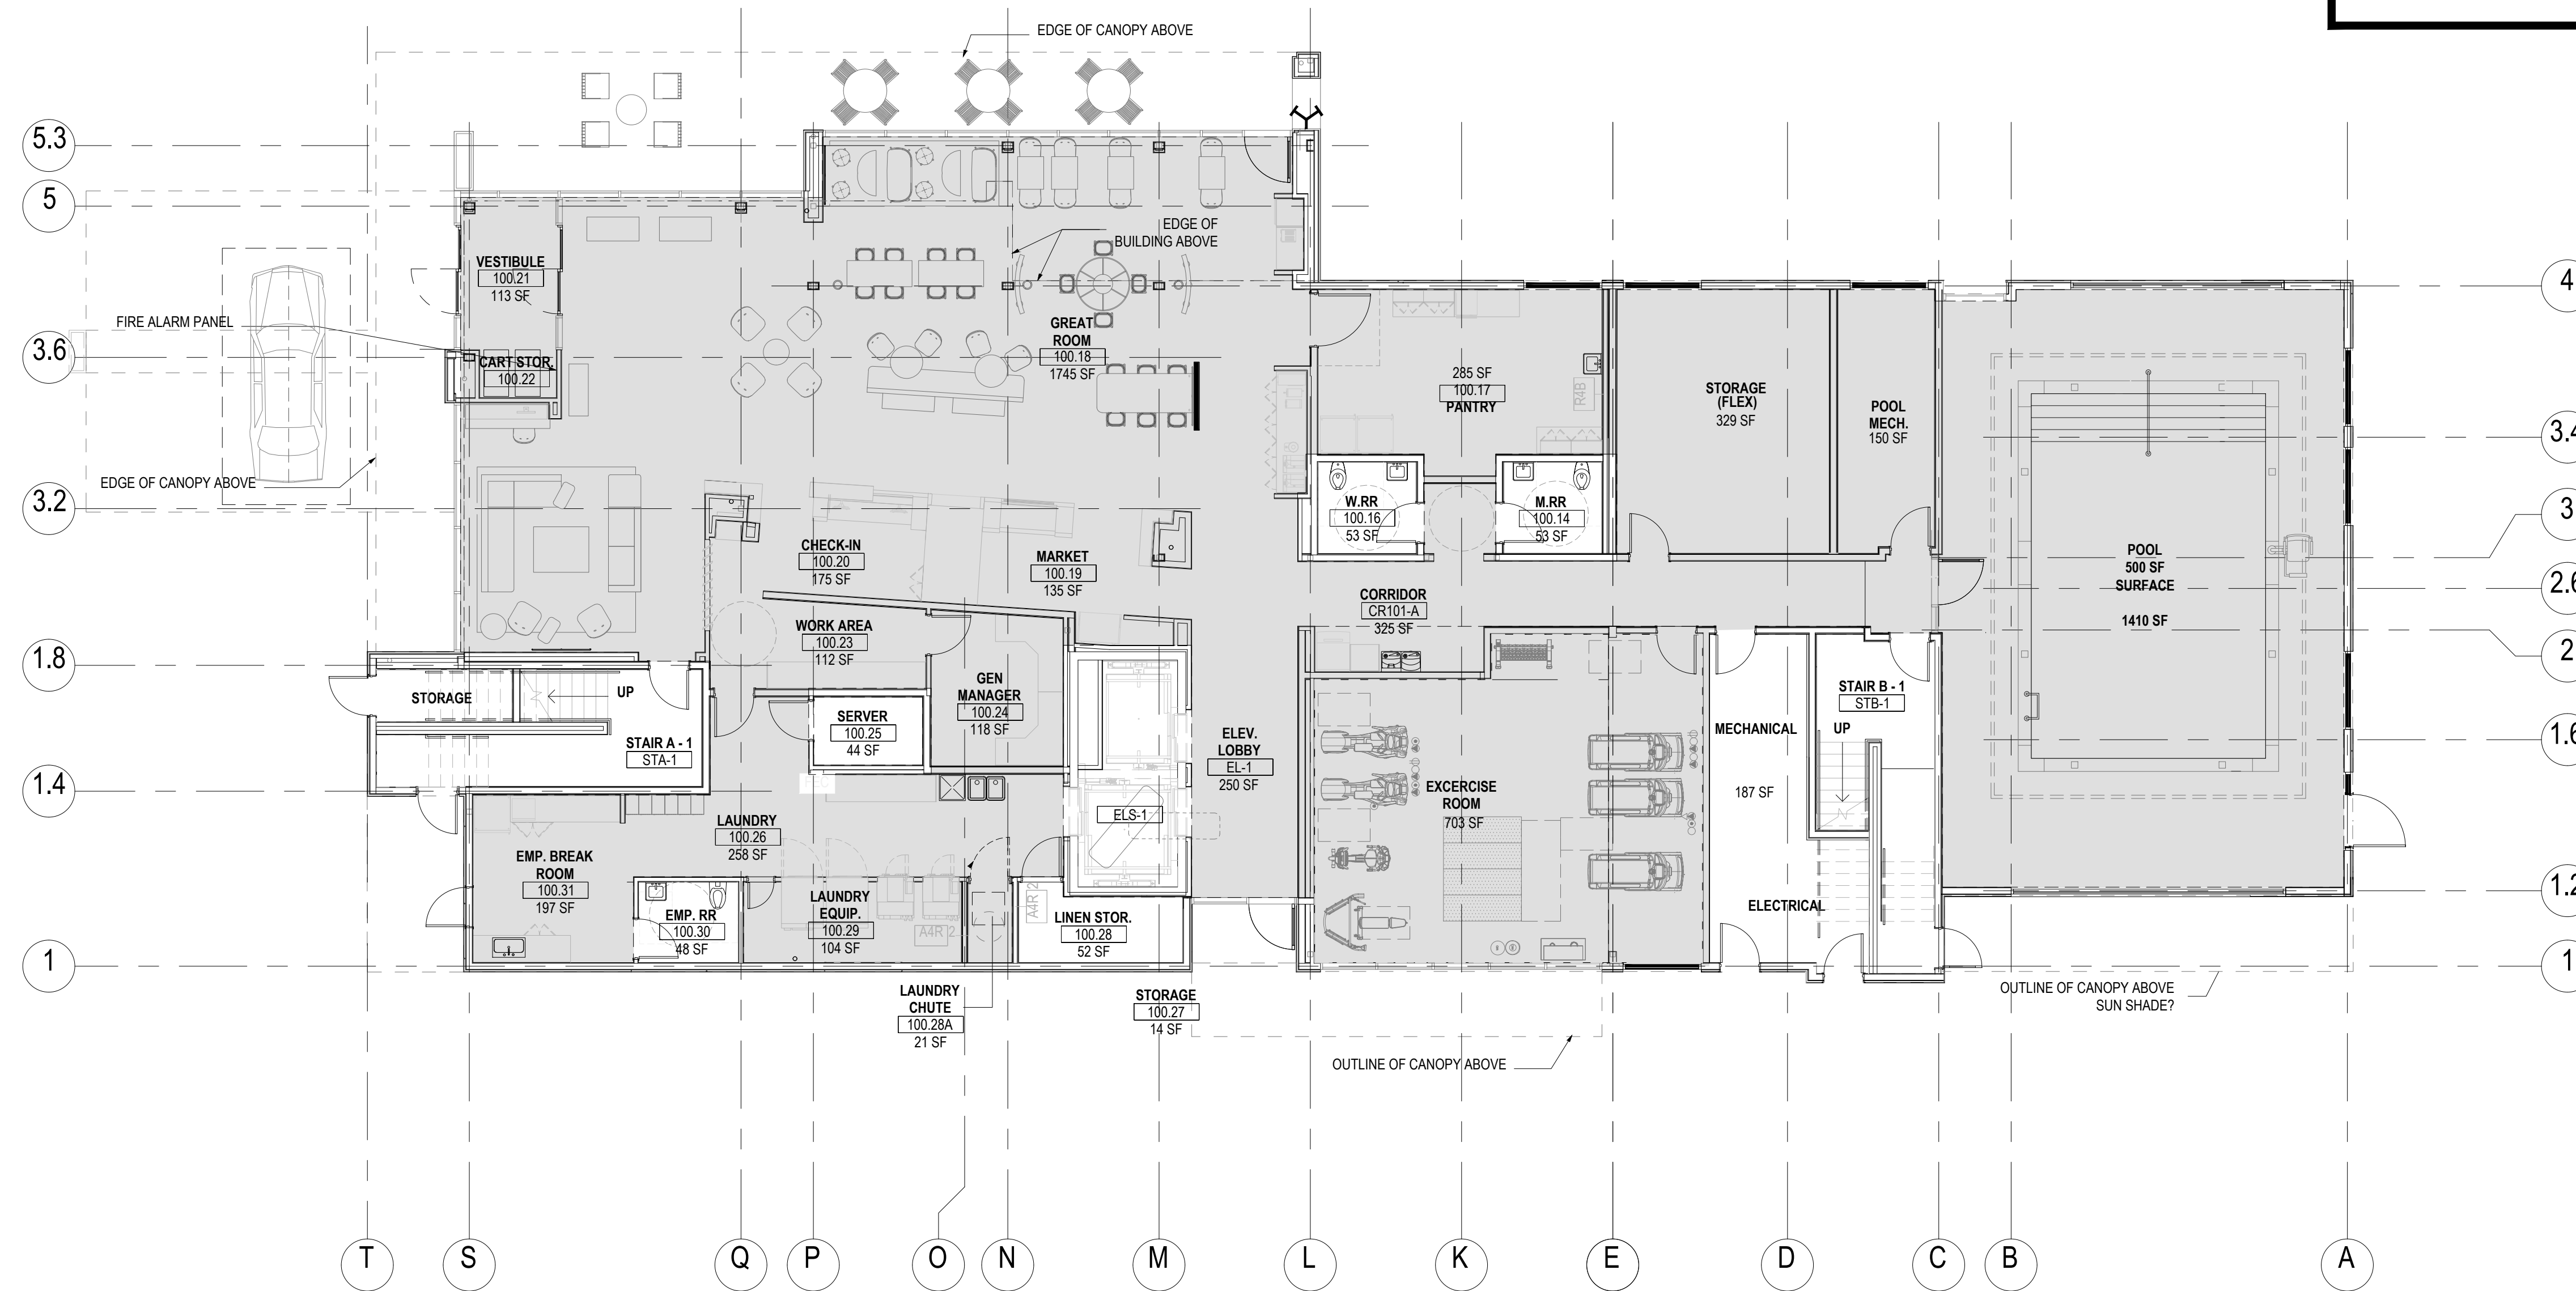

**NEW BY-LAW 2015-018 AREAS INCLUDED IN
NET FLOOR AREA : 6655.7 SF (618 SM)**

BUILDING FLOOR AREAS					
FLOOR	HT (ft)	HT (m)	RMS	SF	SM
1	12.67	3.86	0	8,230	764.6
2	9.33	2.84	19	7,860	730.2
3	9.33	2.84	19	7,860	730.2
4	9.33	2.84	19	7,860	730.2
5	9.33	2.84	19	7,860	730.2
6	9.33	2.84	19	7,860	730.2
7	10.00	3.05	19	7,860	730.2
T / GFA	69.33	21.13			
Low Parp.	2.50	0.76	114	55,390	5,145.9
Med. Parp.	3.00	0.91			
Stair Parp.	3.18	0.97			
T / GFA	8.68	2.64	RATIO	485.9	45.1
T. HEIGHT	78.01	23.78			

DRAWING TITLE:

GROUND FLOOR PLAN

OPA _____ ZBL 2018- _____

BY: [Signature] CHECKED FOR: [Signature]

PROJECT NO. 17-026 SHEET NO. [Blank]

SCALE 1:100

A-200

SHEET REV. 2