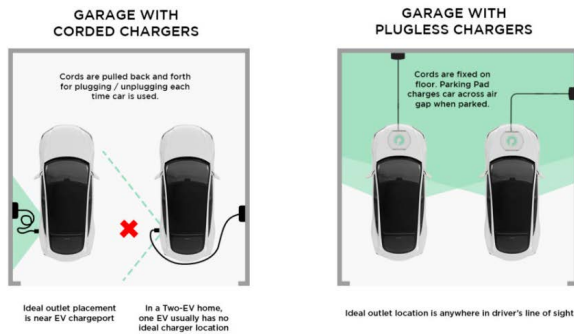

Outlet Rough In

Example of Charging Station
(designs vary by manufacturer)

Charger brochure for recommended charger placement that is provided to purchasers

OPTIMAL 240V OUTLET PLACEMENT
for Level 2 Home Charging