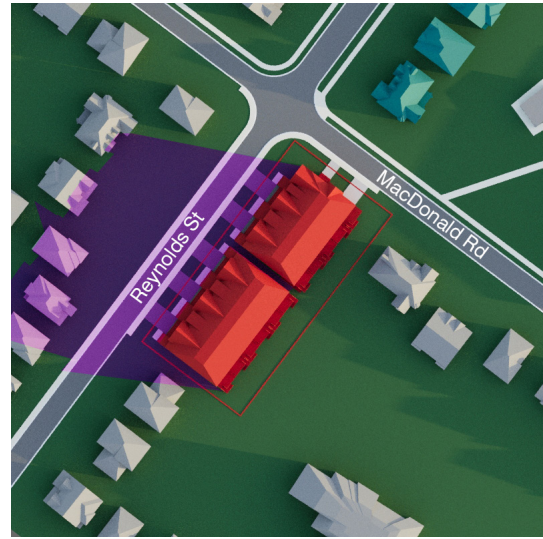

# SHADOW STUDY - REYNOLDS STREET - SEPTEMBER 21

Shot 01

Shot 02

Shot 03

Shot 04

Shot 05

Shot 06

Shot 07

Shot 08

Shot 09

Shot 10

2023 Sep	Sunrise/Sunset		Daylength		Astronomical Twilight		Nautical Twilight		Civil Twilight	
	Sunrise	Sunset	Length	Diff.	Start	End	Start	End	Start	End
21 ^	7:03 am → (88°)	7:17 pm ← (271°)	12:13:38	-2:57	5:26 am	8:53 pm	6:01 am	8:19 pm	6:34 am	7:45 pm

21-Sep		
	TIME	HOUR INTERVALS
<b>SUNRISE</b>	7:03:00 AM	
Shot 01	8:33:00 AM	1:30:00
Shot 02	9:33:00 AM	1:00:00
Shot 03	10:33:00 AM	1:00:00
Shot 04	11:33:00 AM	1:00:00
Shot 05	12:33:00 PM	1:00:00
Shot 06	1:33:00 PM	1:00:00
Shot 07	2:33:00 PM	1:00:00
Shot 08	3:33:00 PM	1:00:00
Shot 09	4:33:00 PM	1:00:00
Shot 10	5:47:00 PM	1:30:00
<b>SUNSET</b>	7:17:00 PM	

# SHADOW STUDY - REYNOLDS STREET- DECEMBER 21

Shot 01

Shot 02

Shot 03

Shot 04

Shot 05

Shot 06

Shot 07