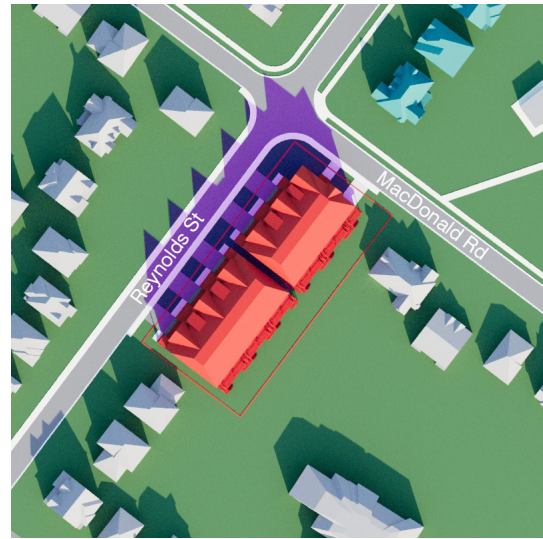

21-Sep		
	TIME	HOUR INTERVALS
<b>SUNRISE</b>	7:03:00 AM	
Shot 01	8:33:00 AM	1:30:00
Shot 02	9:33:00 AM	1:00:00
Shot 03	10:33:00 AM	1:00:00
Shot 04	11:33:00 AM	1:00:00
Shot 05	12:33:00 PM	1:00:00
Shot 06	1:33:00 PM	1:00:00
Shot 07	2:33:00 PM	1:00:00
Shot 08	3:33:00 PM	1:00:00
Shot 09	4:33:00 PM	1:00:00
Shot 10	5:47:00 PM	1:30:00
<b>SUNSET</b>	7:17:00 PM	

# SHADOW STUDY - REYNOLDS STREET- DECEMBER 21

Shot 01

Shot 02

Shot 03

Shot 04

Shot 05

Shot 06

Shot 07