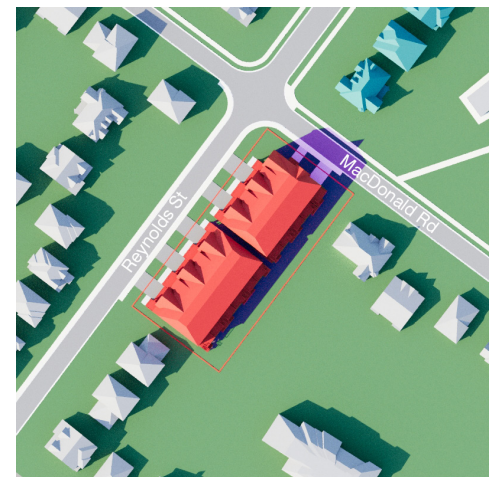

# SHADOW STUDY - REYNOLDS STREET- JUNE 21

Shot 01

Shot 02

Shot 03

Shot 04

Shot 05

Shot 06

Shot 07

Shot 08

Shot 09

Shot 10

Shot 11

Shot 12

Shot 13

2023		Sunrise/Sunset		Daylength		Astronomical Twilight		Nautical Twilight		Civil Twilight	
Jun	21	Sunrise	Sunset	Length	Diff.	Start	End	Start	End	Start	End
	21	5:36 am ↗ (56°)	9:02 pm ↙ (304°)	15:26:33	+0:01	3:13 am	11:25 pm	4:12 am	10:25 pm	5:00 am	9:38 pm

21-Jun		
	TIME	HOUR INTERVALS
<b>SUNRISE</b>	5:36:00 AM	
Shot 01	7:06:00 AM	1:30:00
Shot 02	8:06:00 AM	1:00:00
Shot 03	9:06:00 AM	1:00:00
Shot 04	10:06:00 AM	1:00:00
Shot 05	11:06:00 AM	1:00:00
Shot 06	12:06:00 PM	1:00:00
Shot 07	1:06:00 PM	1:00:00
Shot 08	2:06:00 PM	1:00:00
Shot 09	3:06:00 PM	1:00:00
Shot 10	4:06:00 PM	1:00:00
Shot 11	5:06:00 PM	1:00:00
Shot 12	6:06:00 PM	1:00:00
Shot 13	7:32:00 PM	1:30:00
<b>SUNSET</b>	9:02:00 PM	

# SHADOW STUDY - REYNOLDS STREET - SEPTEMBER 21

Shot 01

Shot 02

Shot 03

Shot 04

Shot 05

Shot 06

Shot 07