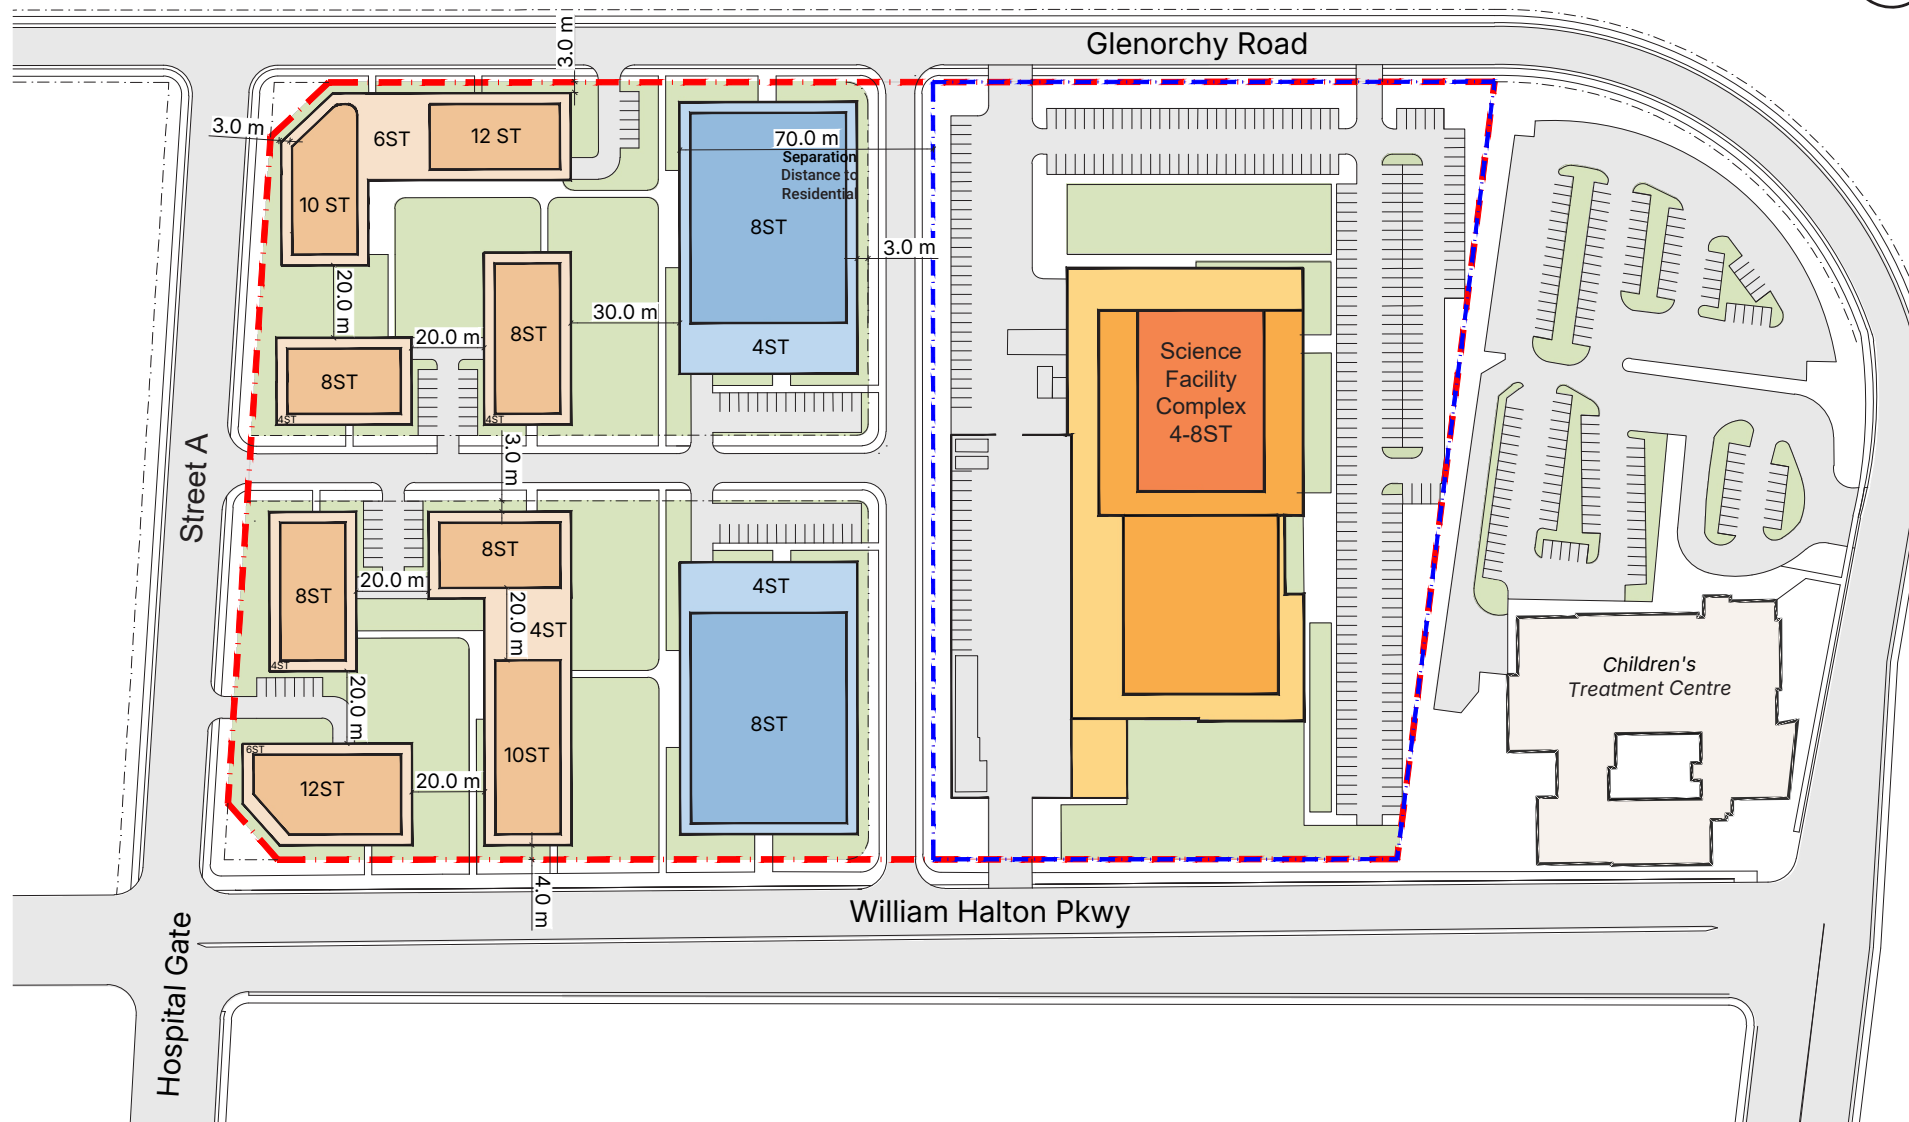

Subject Site

Scale - 1:2000

Comprehensive Block Plan

Block Plan Area : 70,665 m²

Proposed Science Facility Complex
Approximate GFA : 20,595 m²

Block Plan Area
Employment GFA : 69,883 m² (55%)
Residential GFA : 56,034 m² (45%)

Comprehensive Block Plan

- Subject Site Boundary
- Comprehensive Block Plan Boundary
- Office
- Residential
- Science Facility Complex