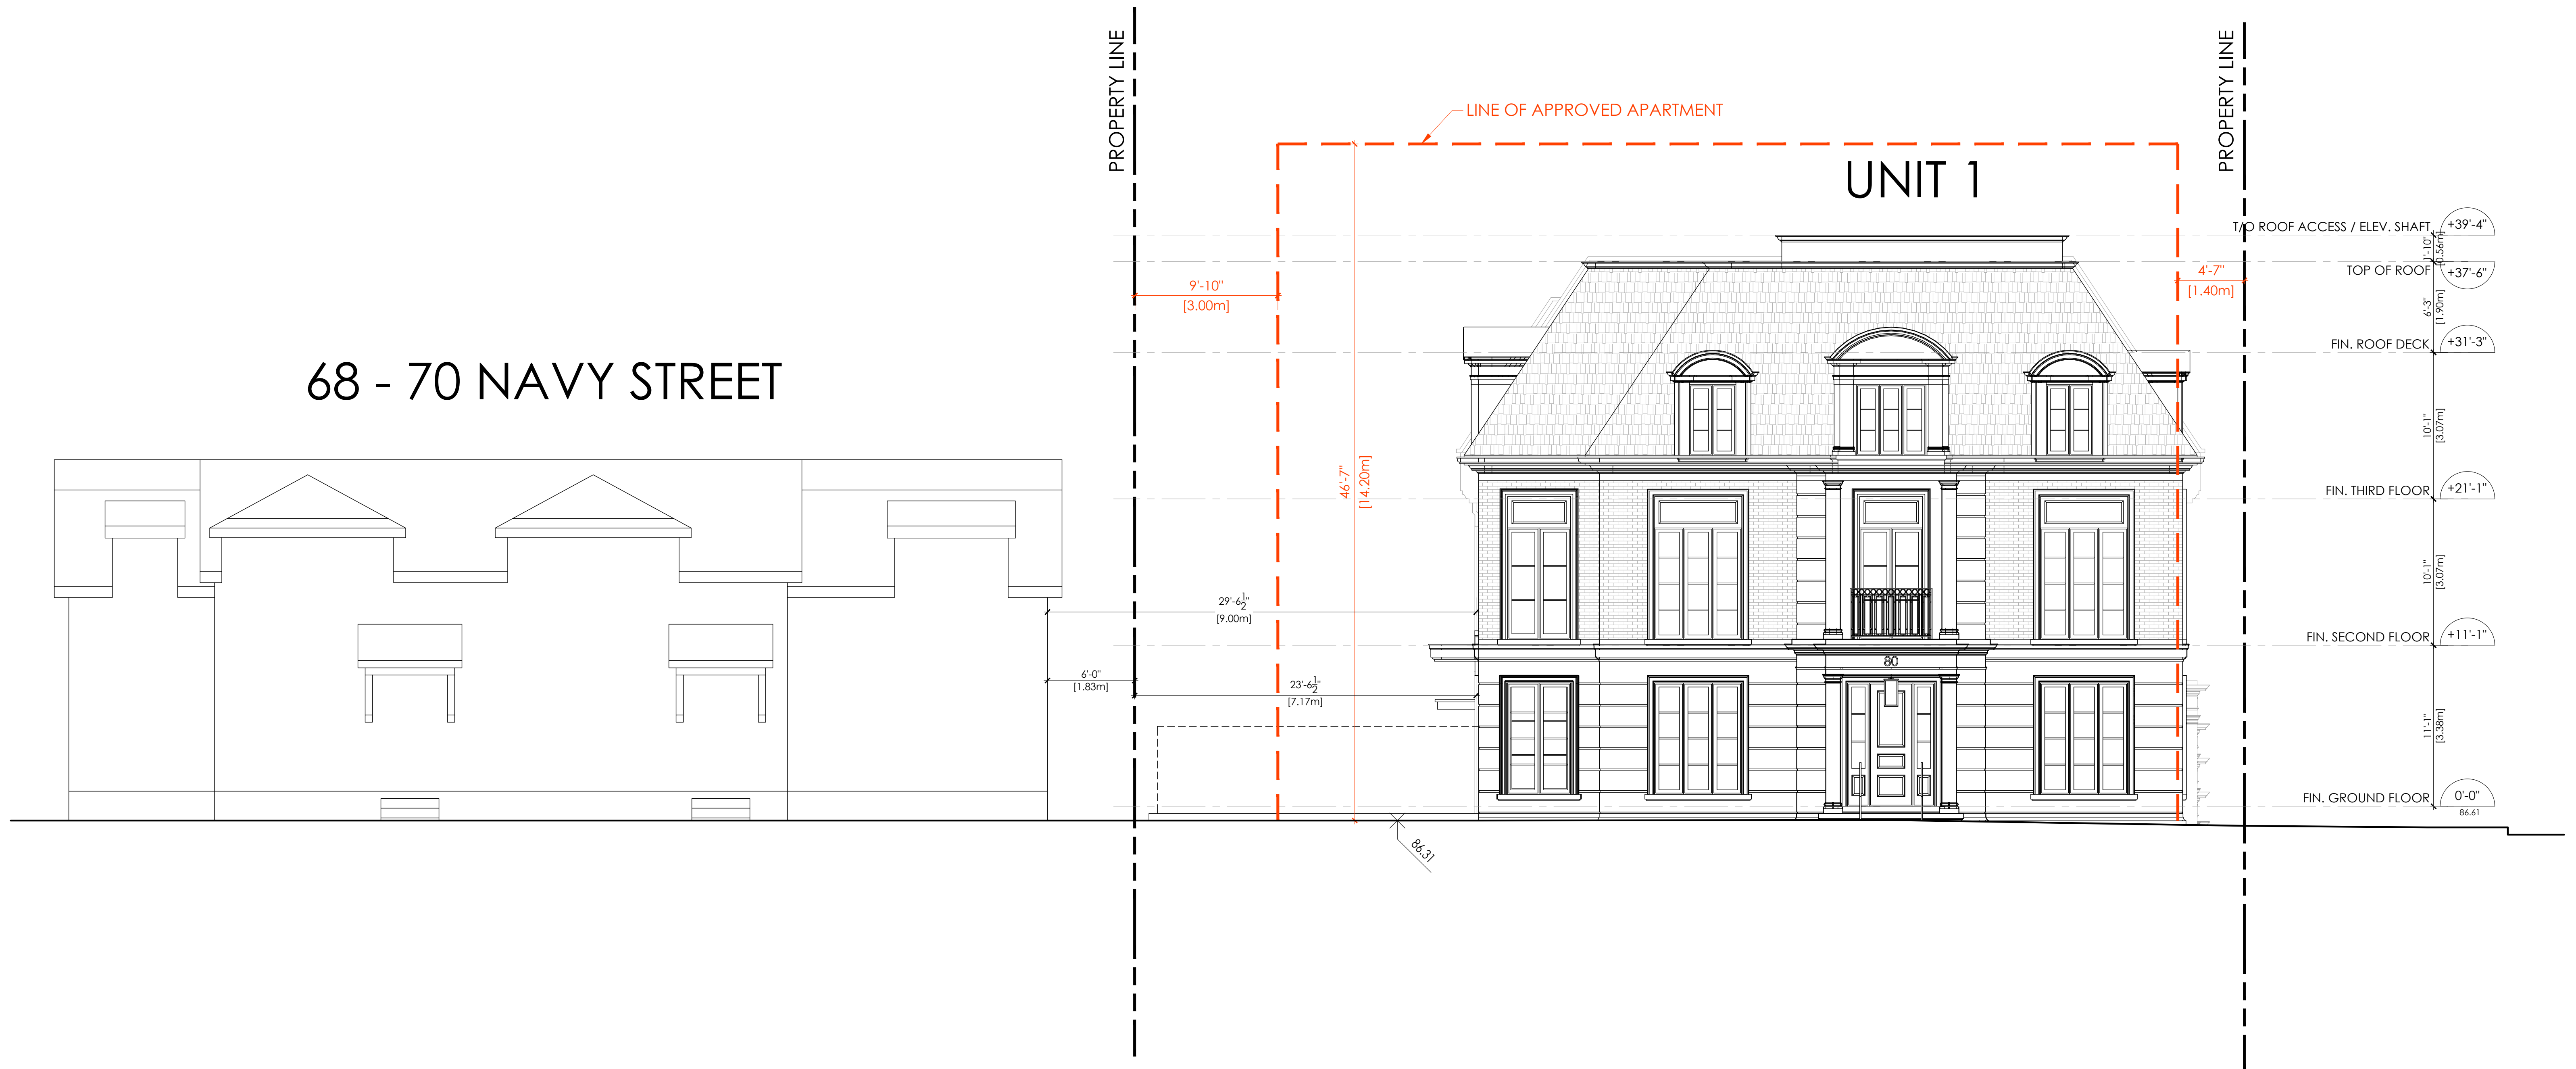

UNIT 10

SOUTH ELEVATION

68 - 70 NAVY STREET

NORTH ELEVATION

ROSEVILLE PROPERTIES INC.

ROBINSON STREET
OAKVILLE, ONTARIO
MAY 12, 2022
2001

NORTH ELEVATION
SCALE: 3/16" = 1'-0"

RICHARD WENGLER
ARCHITECT INC.