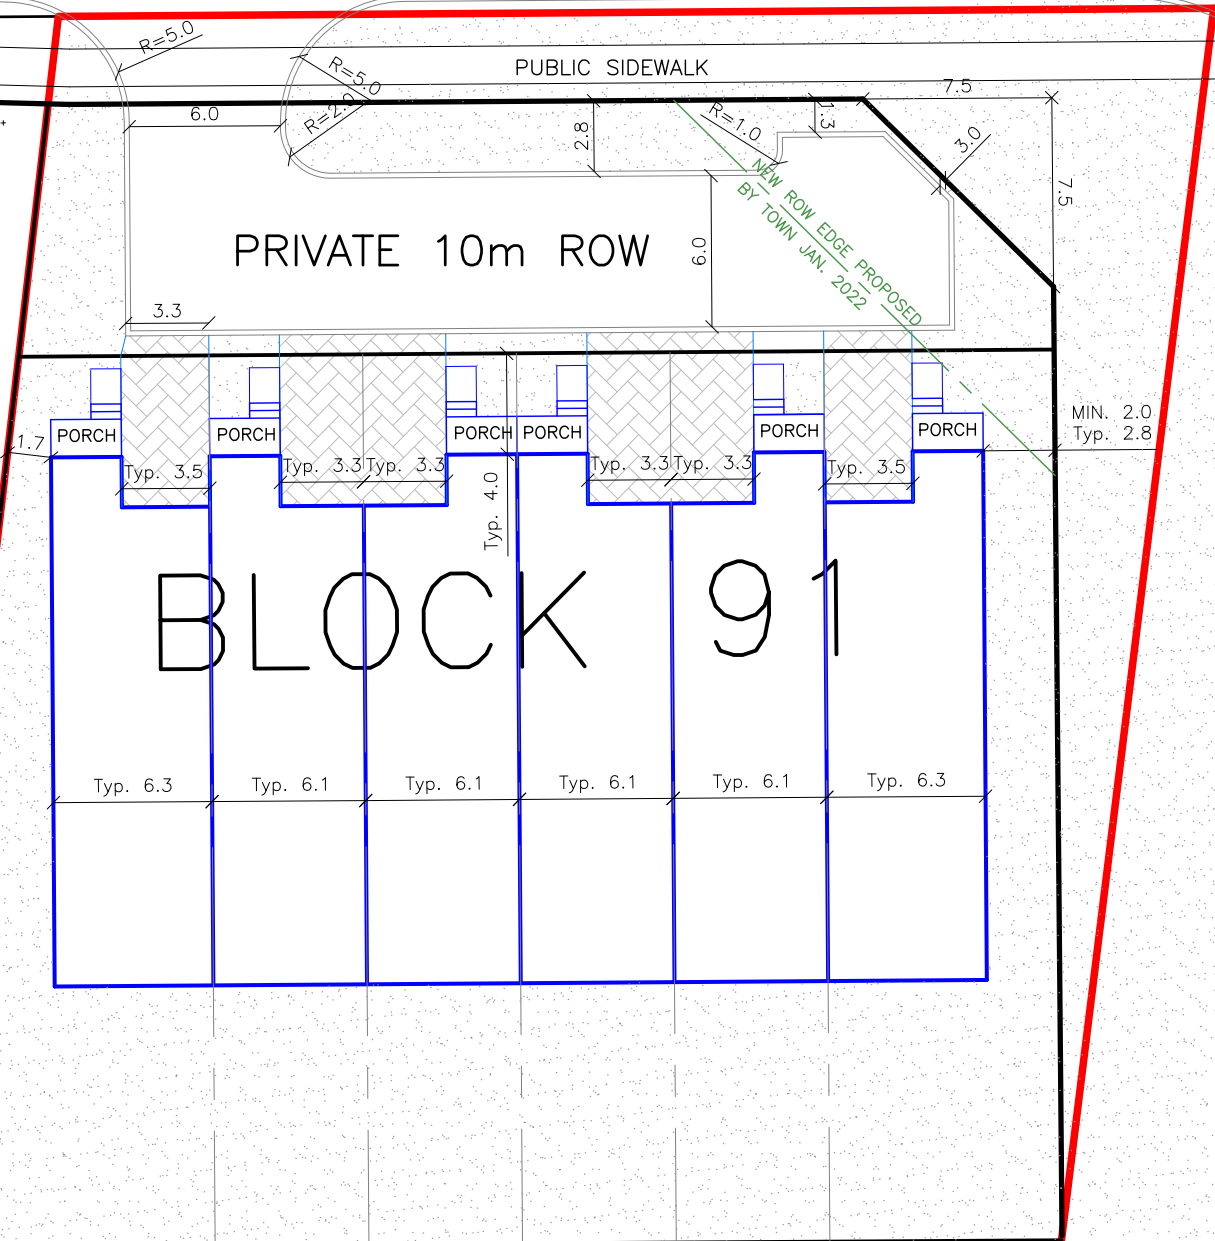

# BURNHAMTHORPE ROAD

CYCLING LANE

PUBLIC SIDEWALK

2012DES39-BURNHAMTHORPE-EASTBLOCK-5

PRIVATE 10m ROW

NEW ROW EDGE PROPOSED BY TOWN JAN. 2022

MIN. 2.0  
Typ. 2.8

SIXTH LINE