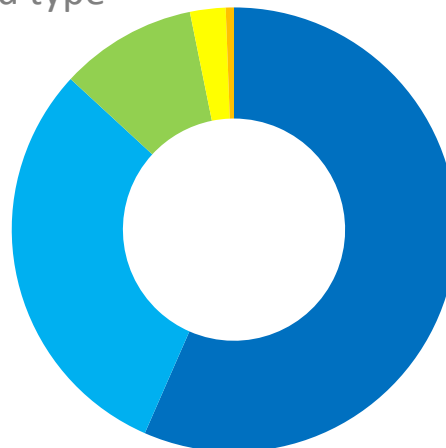

COMMUNITY FEEDBACK

509 SURVEY RESPONSES

How important to your neighbourhood's character is...

building type

and height

trees and
vegetation

road type

6 OPEN HOUSES