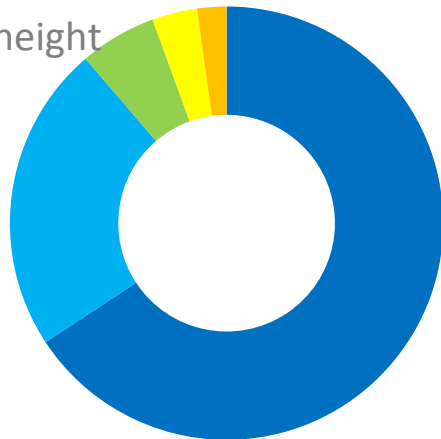

COMMUNITY FEEDBACK

509 SURVEY RESPONSES

How important to your neighbourhood's character is...

building type

and height

trees and
vegetation

road type

6 OPEN HOUSES