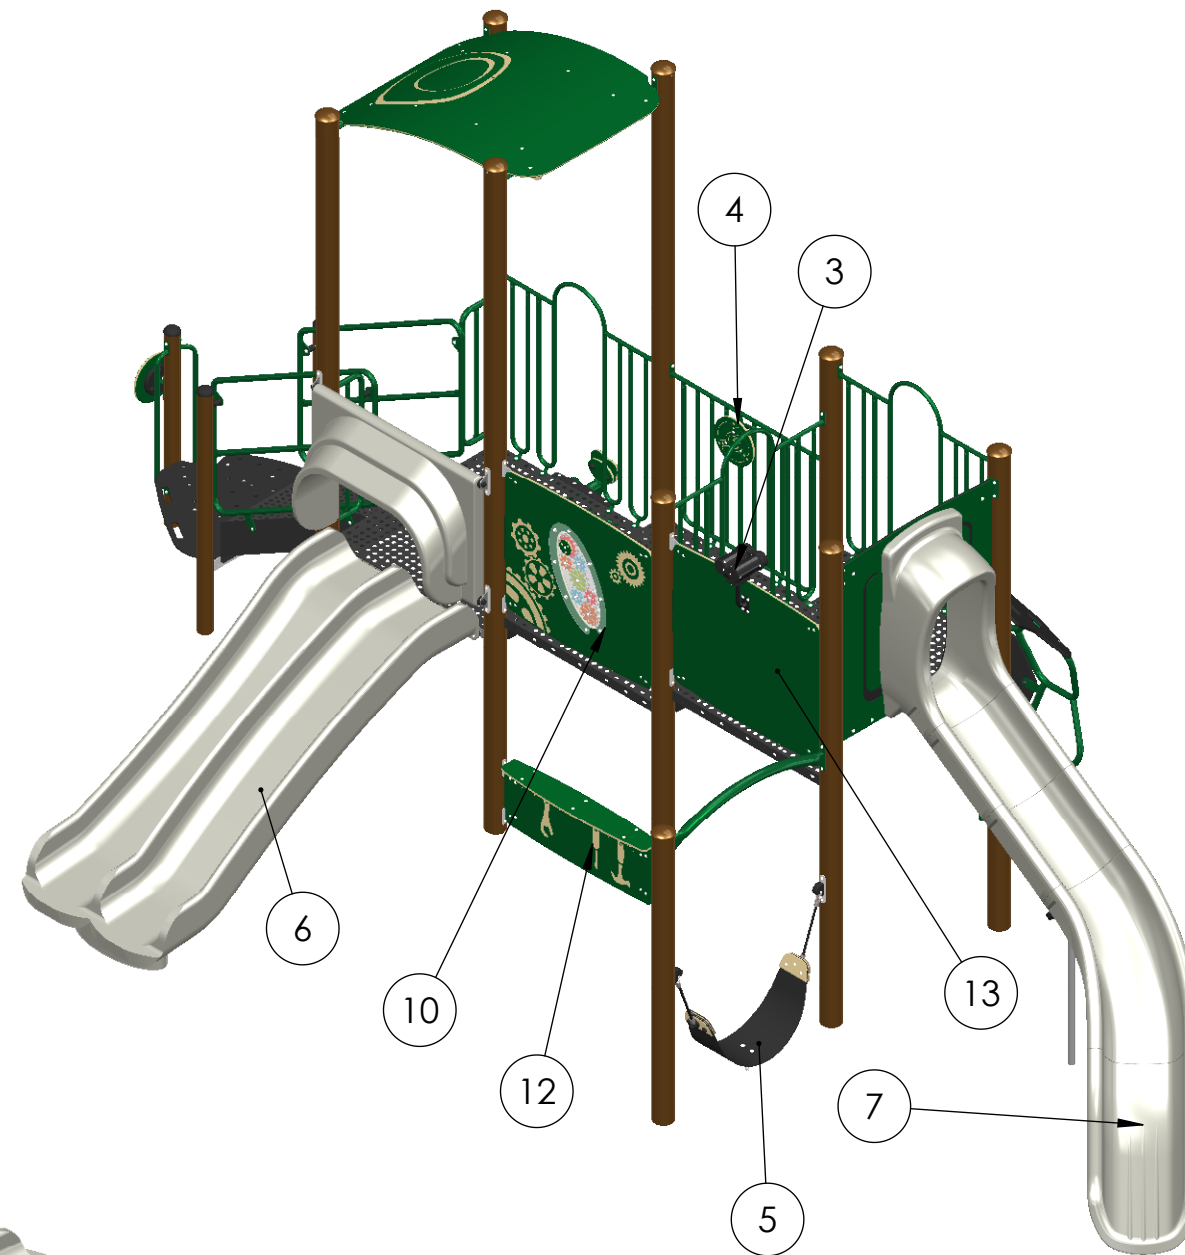

#	- DESCRIPTION -
1	4' Transfer station (44)
2	Auto Steering Wheel (3.5 diameter post)
3	Telescope (Panel)
4	Auto Steering Wheel (Safety railing)
5	The hammock (44)
6	4' Double slide with waves
7	6' LUX Slide (JO)
8	6' Honeycomb Climber
9	4' Myria climber
10	Gear manipulation panel (44)
11	Square roof (5.0)(50)
12	Garage Game Counter (44)
13	Personalized panel (Haut.39)(44)

**Jambette**.com

700, Des Calfats, Lévis, Qc, G6Y 9E6  
(877) 363-2687

**Customer:**  
OPENSOURCE SOLUTIONS INC.  
TOWN OF OAKVILLE  
OXFORD PARK

**Product(s)**  
**Isometric View**

**Products:**

Playstructure  
J3-23293-5HA

Capacity 32 children  
18 m - 12 years

Posts: 3-1/2" & 5"  
Platform(s): 48"

Fall height  
CSA: 110"/2.7m  
ASTM: 72"/1.8m

**Drawn by:** VD  
**Date:** 02/06/2023