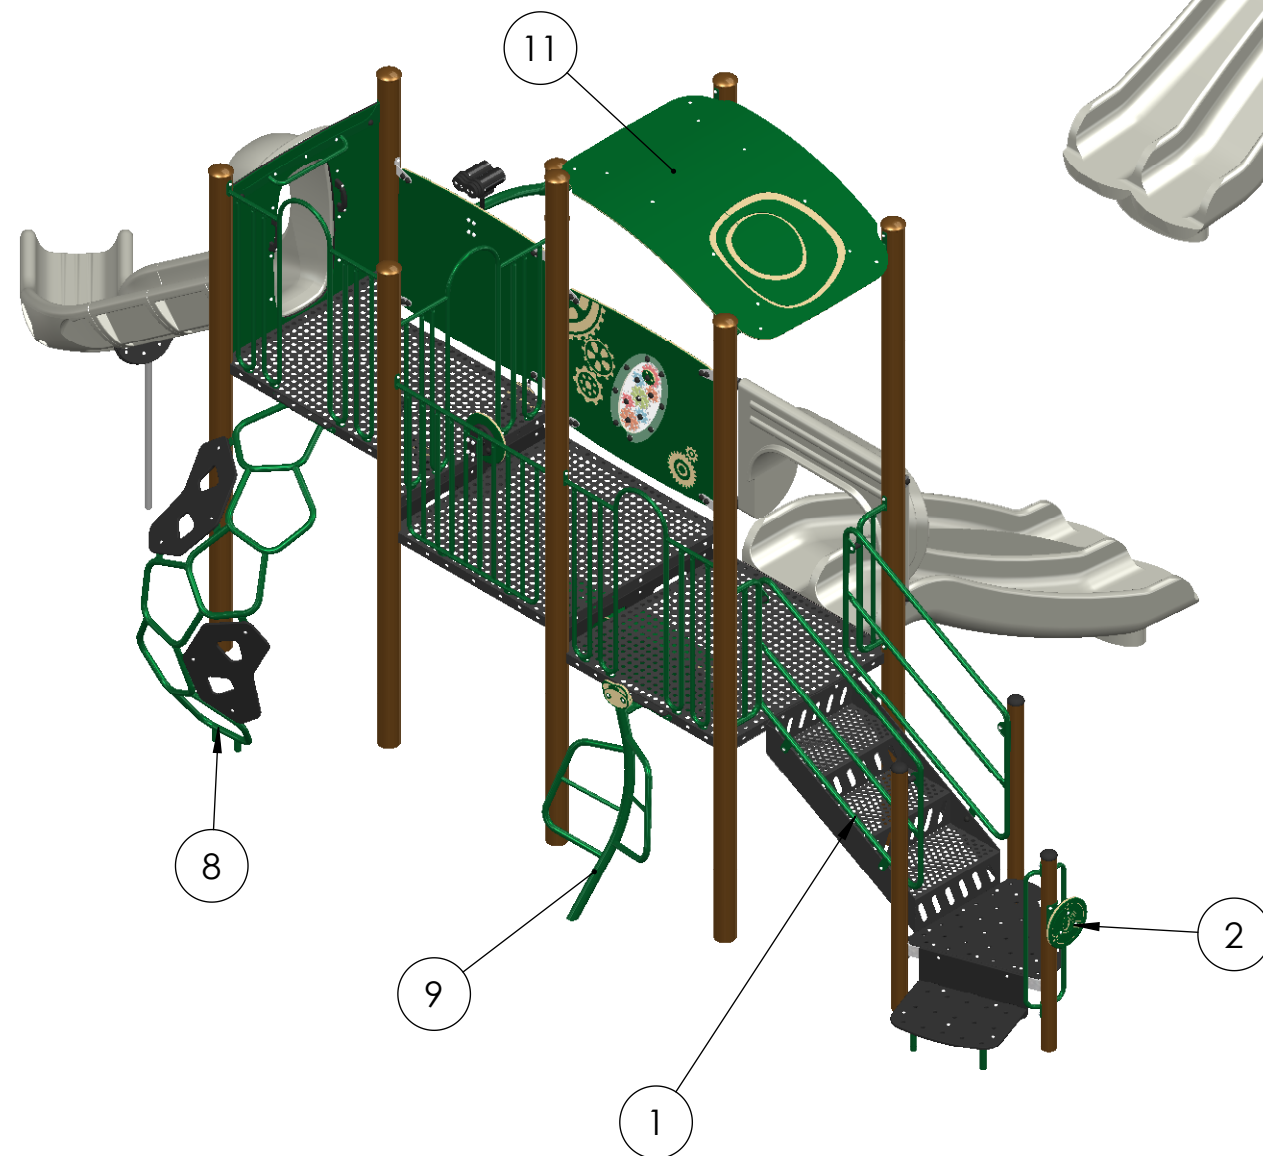

#	- DESCRIPTION -
1	4' Transfer station (44)
2	Auto Steering Wheel (3.5 diameter post)
3	Telescope (Panel)
4	Auto Steering Wheel (Safety railing)
5	The hammock (44)
6	4' Double slide with waves
7	6' LUX Slide (JO)
8	6' Honeycomb Climber
9	4' Myria climber
10	Gear manipulation panel (44)
11	Square roof (5.0)(50)
12	Garage Game Counter (44)
13	Personalized panel (Haut.39)(44)

**Jambette**.com

700, Des Calfats, Lévis, Qc, G6Y 9E6  
(877) 363-2687

**Customer:**  
OPENSOURCE SOLUTIONS INC.  
TOWN OF OAKVILLE  
OXFORD PARK

**Product(s)**  
**Isometric View**

**Products:**

Playstructure  
J3-23293-5HA

Capacity 32 children  
18 m - 12 years

Posts: 3-1/2" & 5"  
Platform(s): 48"

Fall height  
CSA: 110"/2.7m  
ASTM: 72"/1.8m

**Drawn by:** VD  
**Date:** 02/06/2023