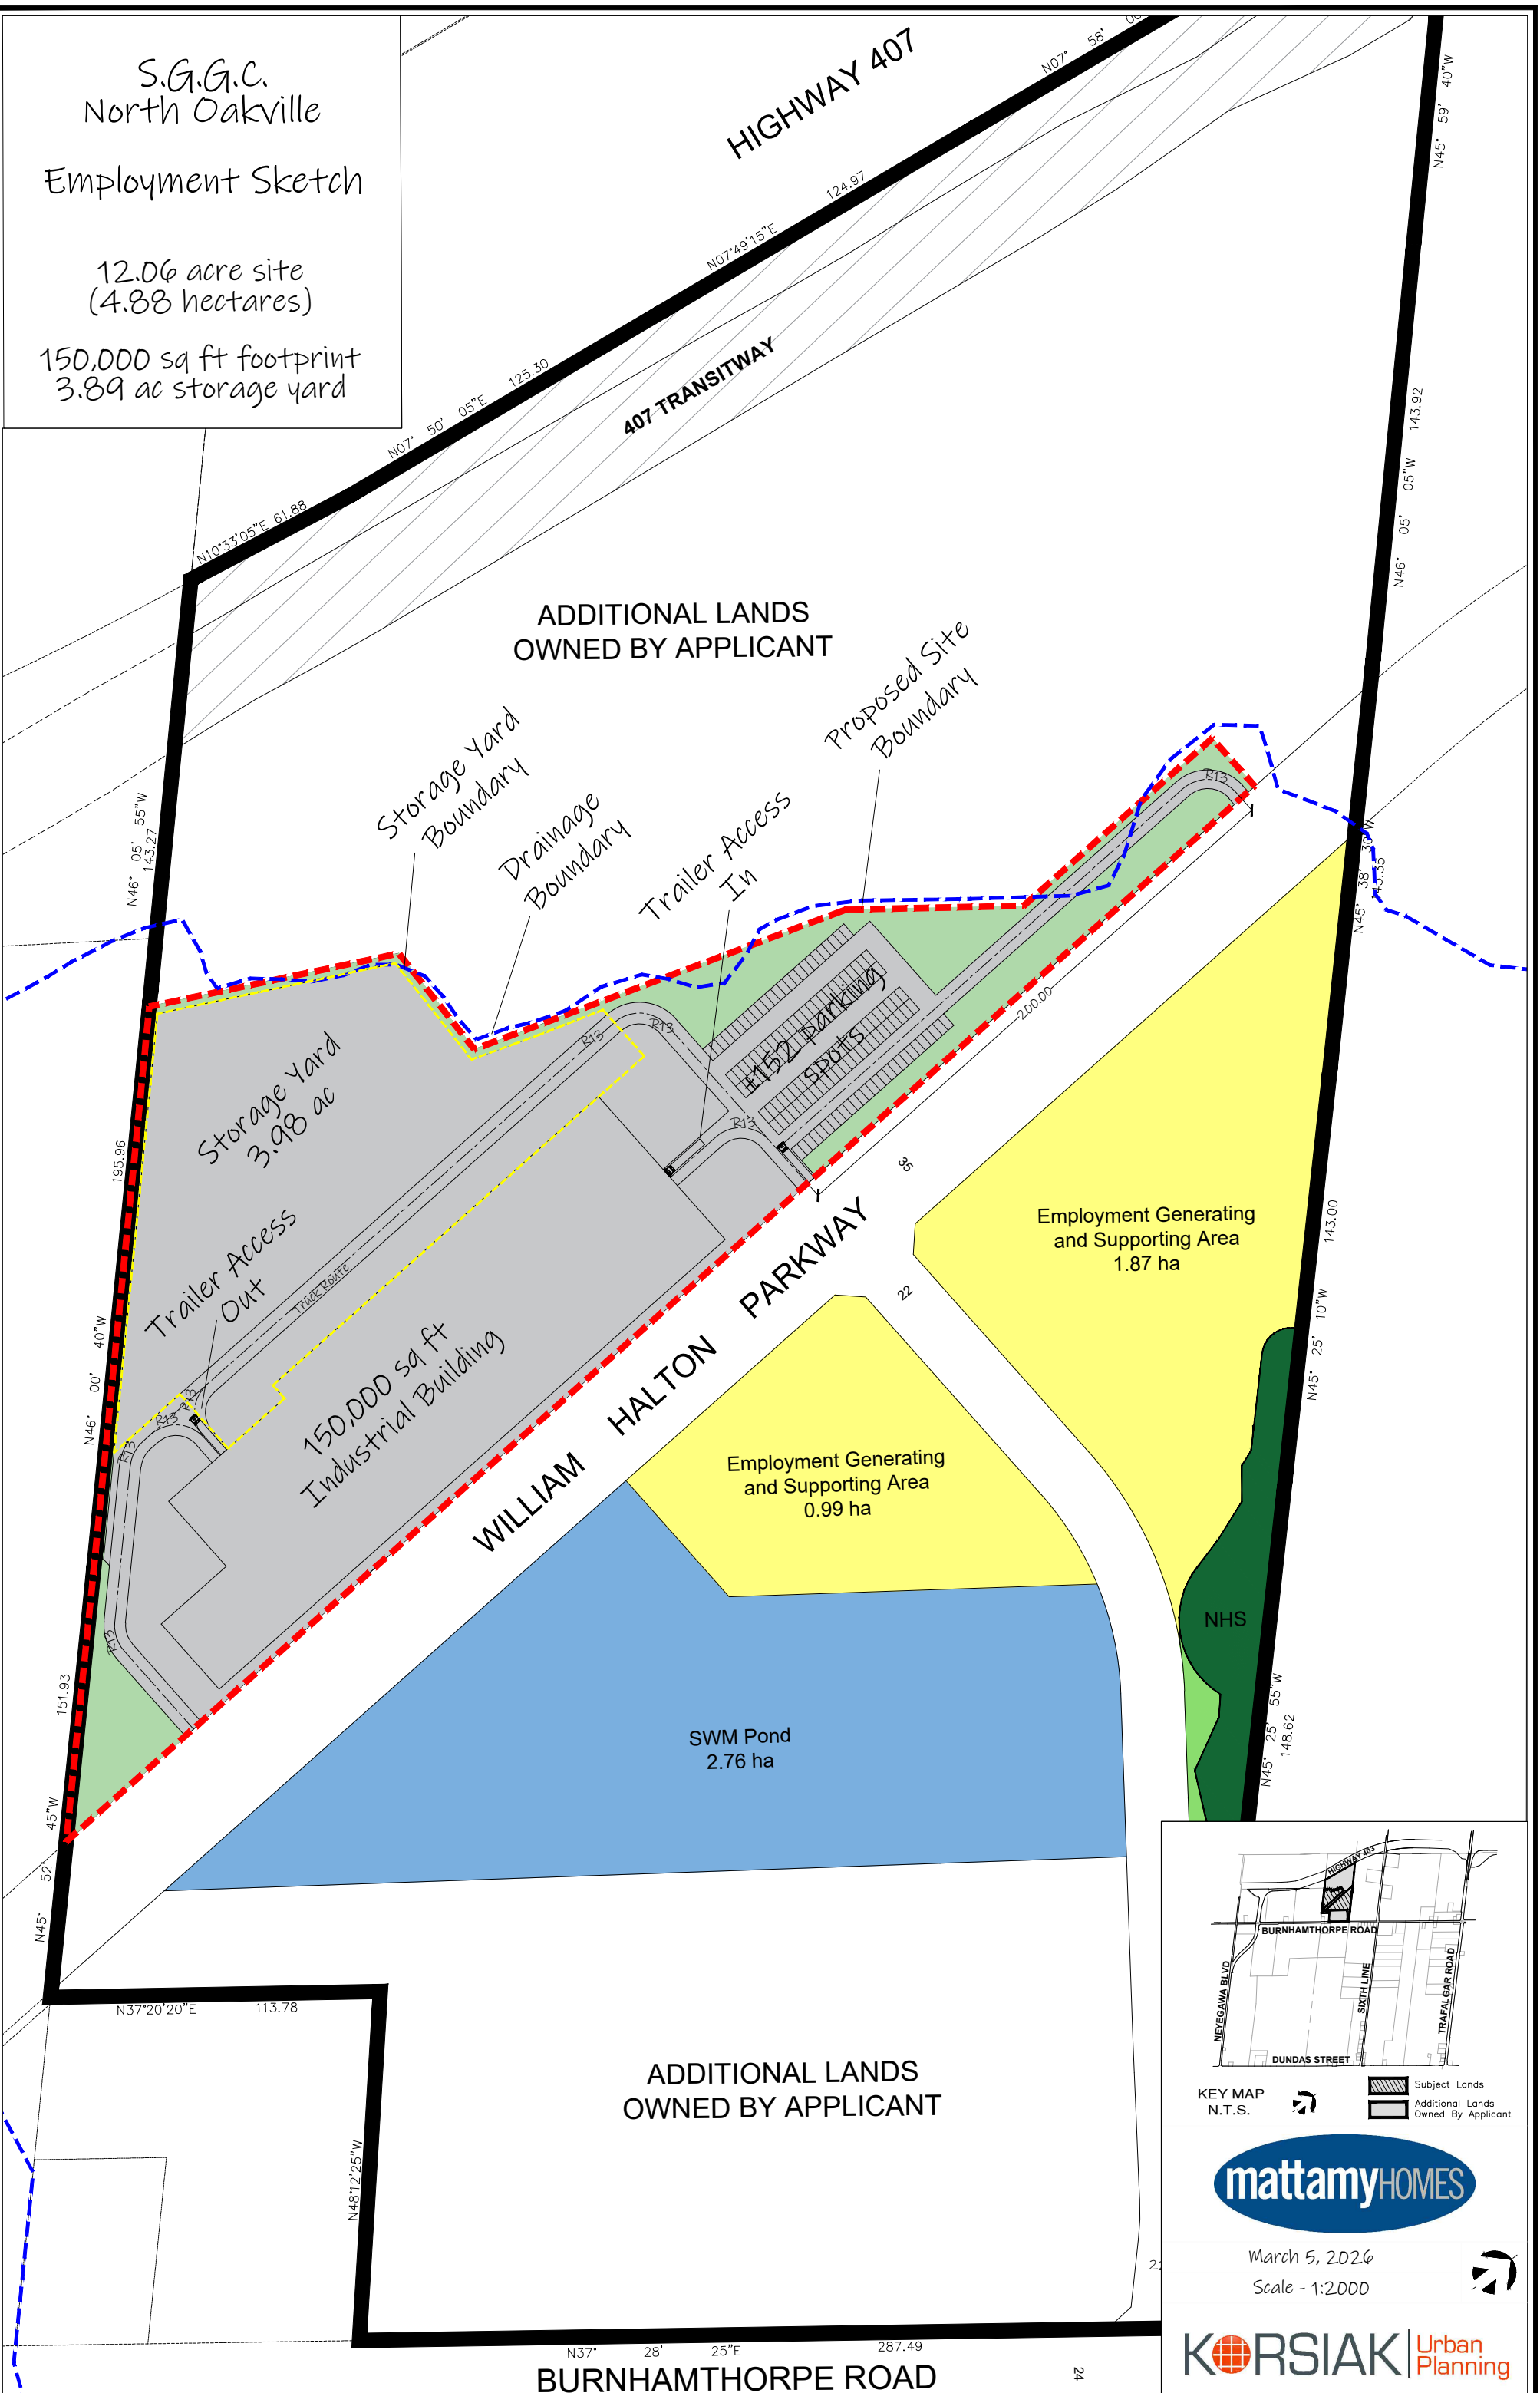

S.G.G.C.
North Oakville
Employment Sketch

12.06 acre site
(4.88 hectares)
150,000 sq ft footprint
3.89 ac storage yard

KEY MAP
N.T.S.

Subject Lands
 Additional Lands Owned By Applicant

March 5, 2026
Scale - 1:2000