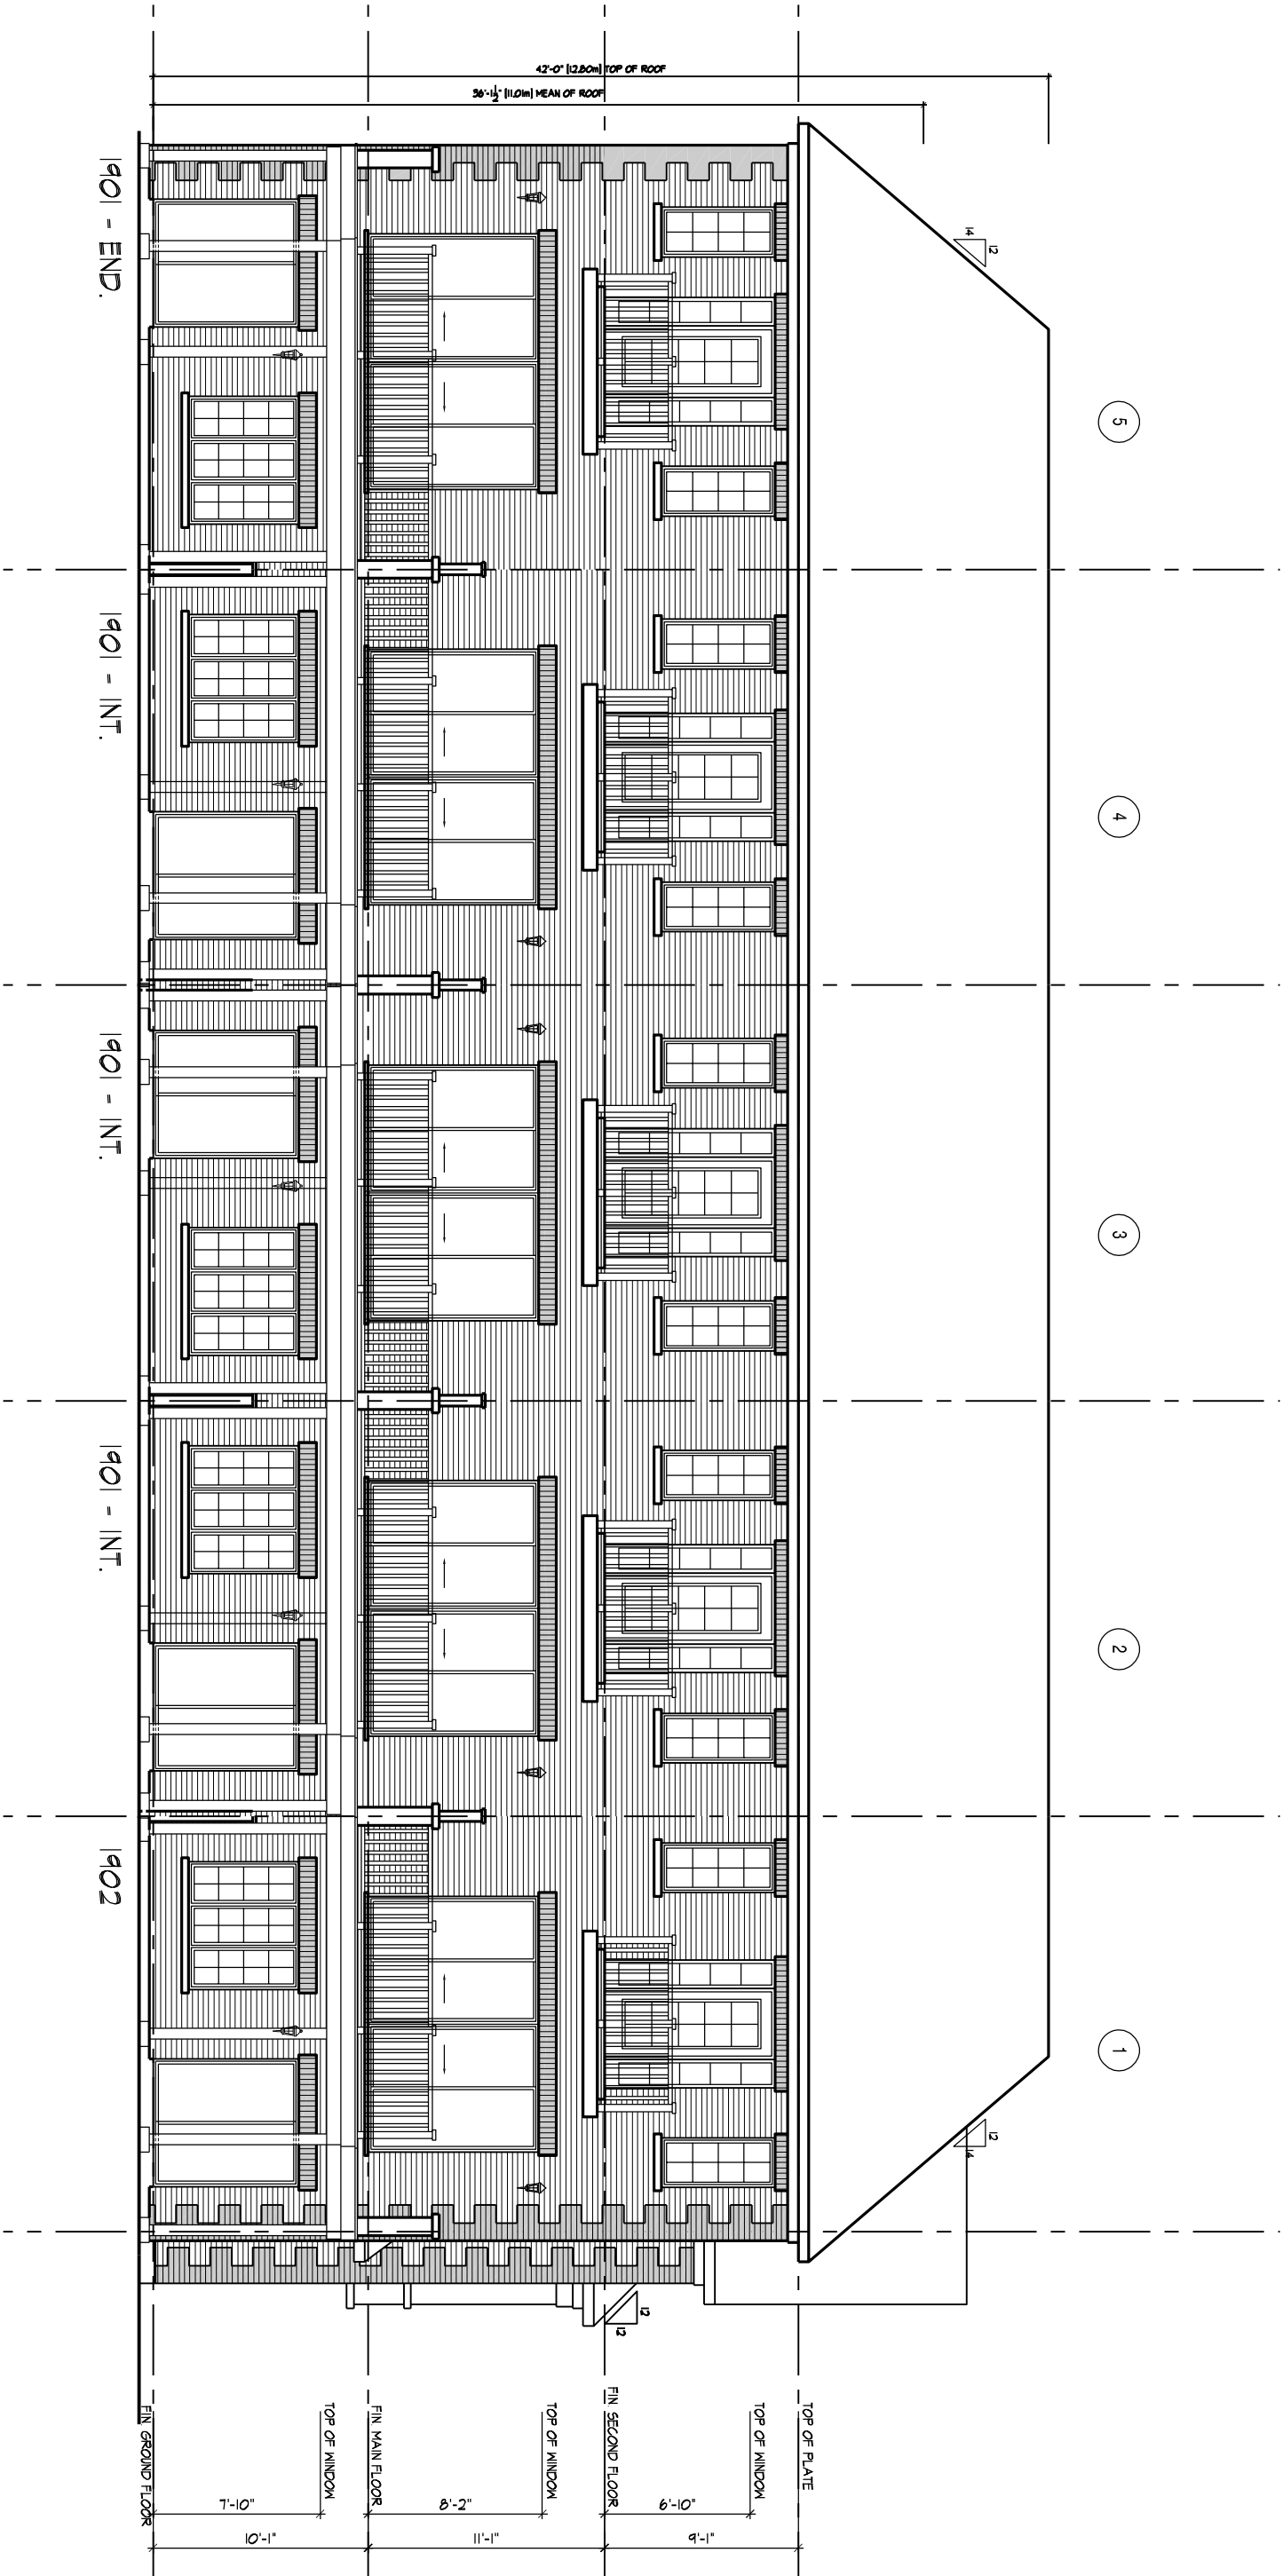

1902  
CORNER ELEVATION

DESIGN ASSOCIATES INC.  
WWW.HUNTDDESIGN.CA

ROSEHAVEN HOMES - 223005

358 REYNOLDS STREET, OAKVILLE, ON.  
8966 Woodbine Ave, Markham, ON L3R 0J7 ■ T 905.737.5133 ■ OCTOBER 2023 ■ DC ■ 22300505\_BLOCKS

1901 - END.

1901 - INT.

1901 - INT.

1901 - INT.

1902

5

4

3