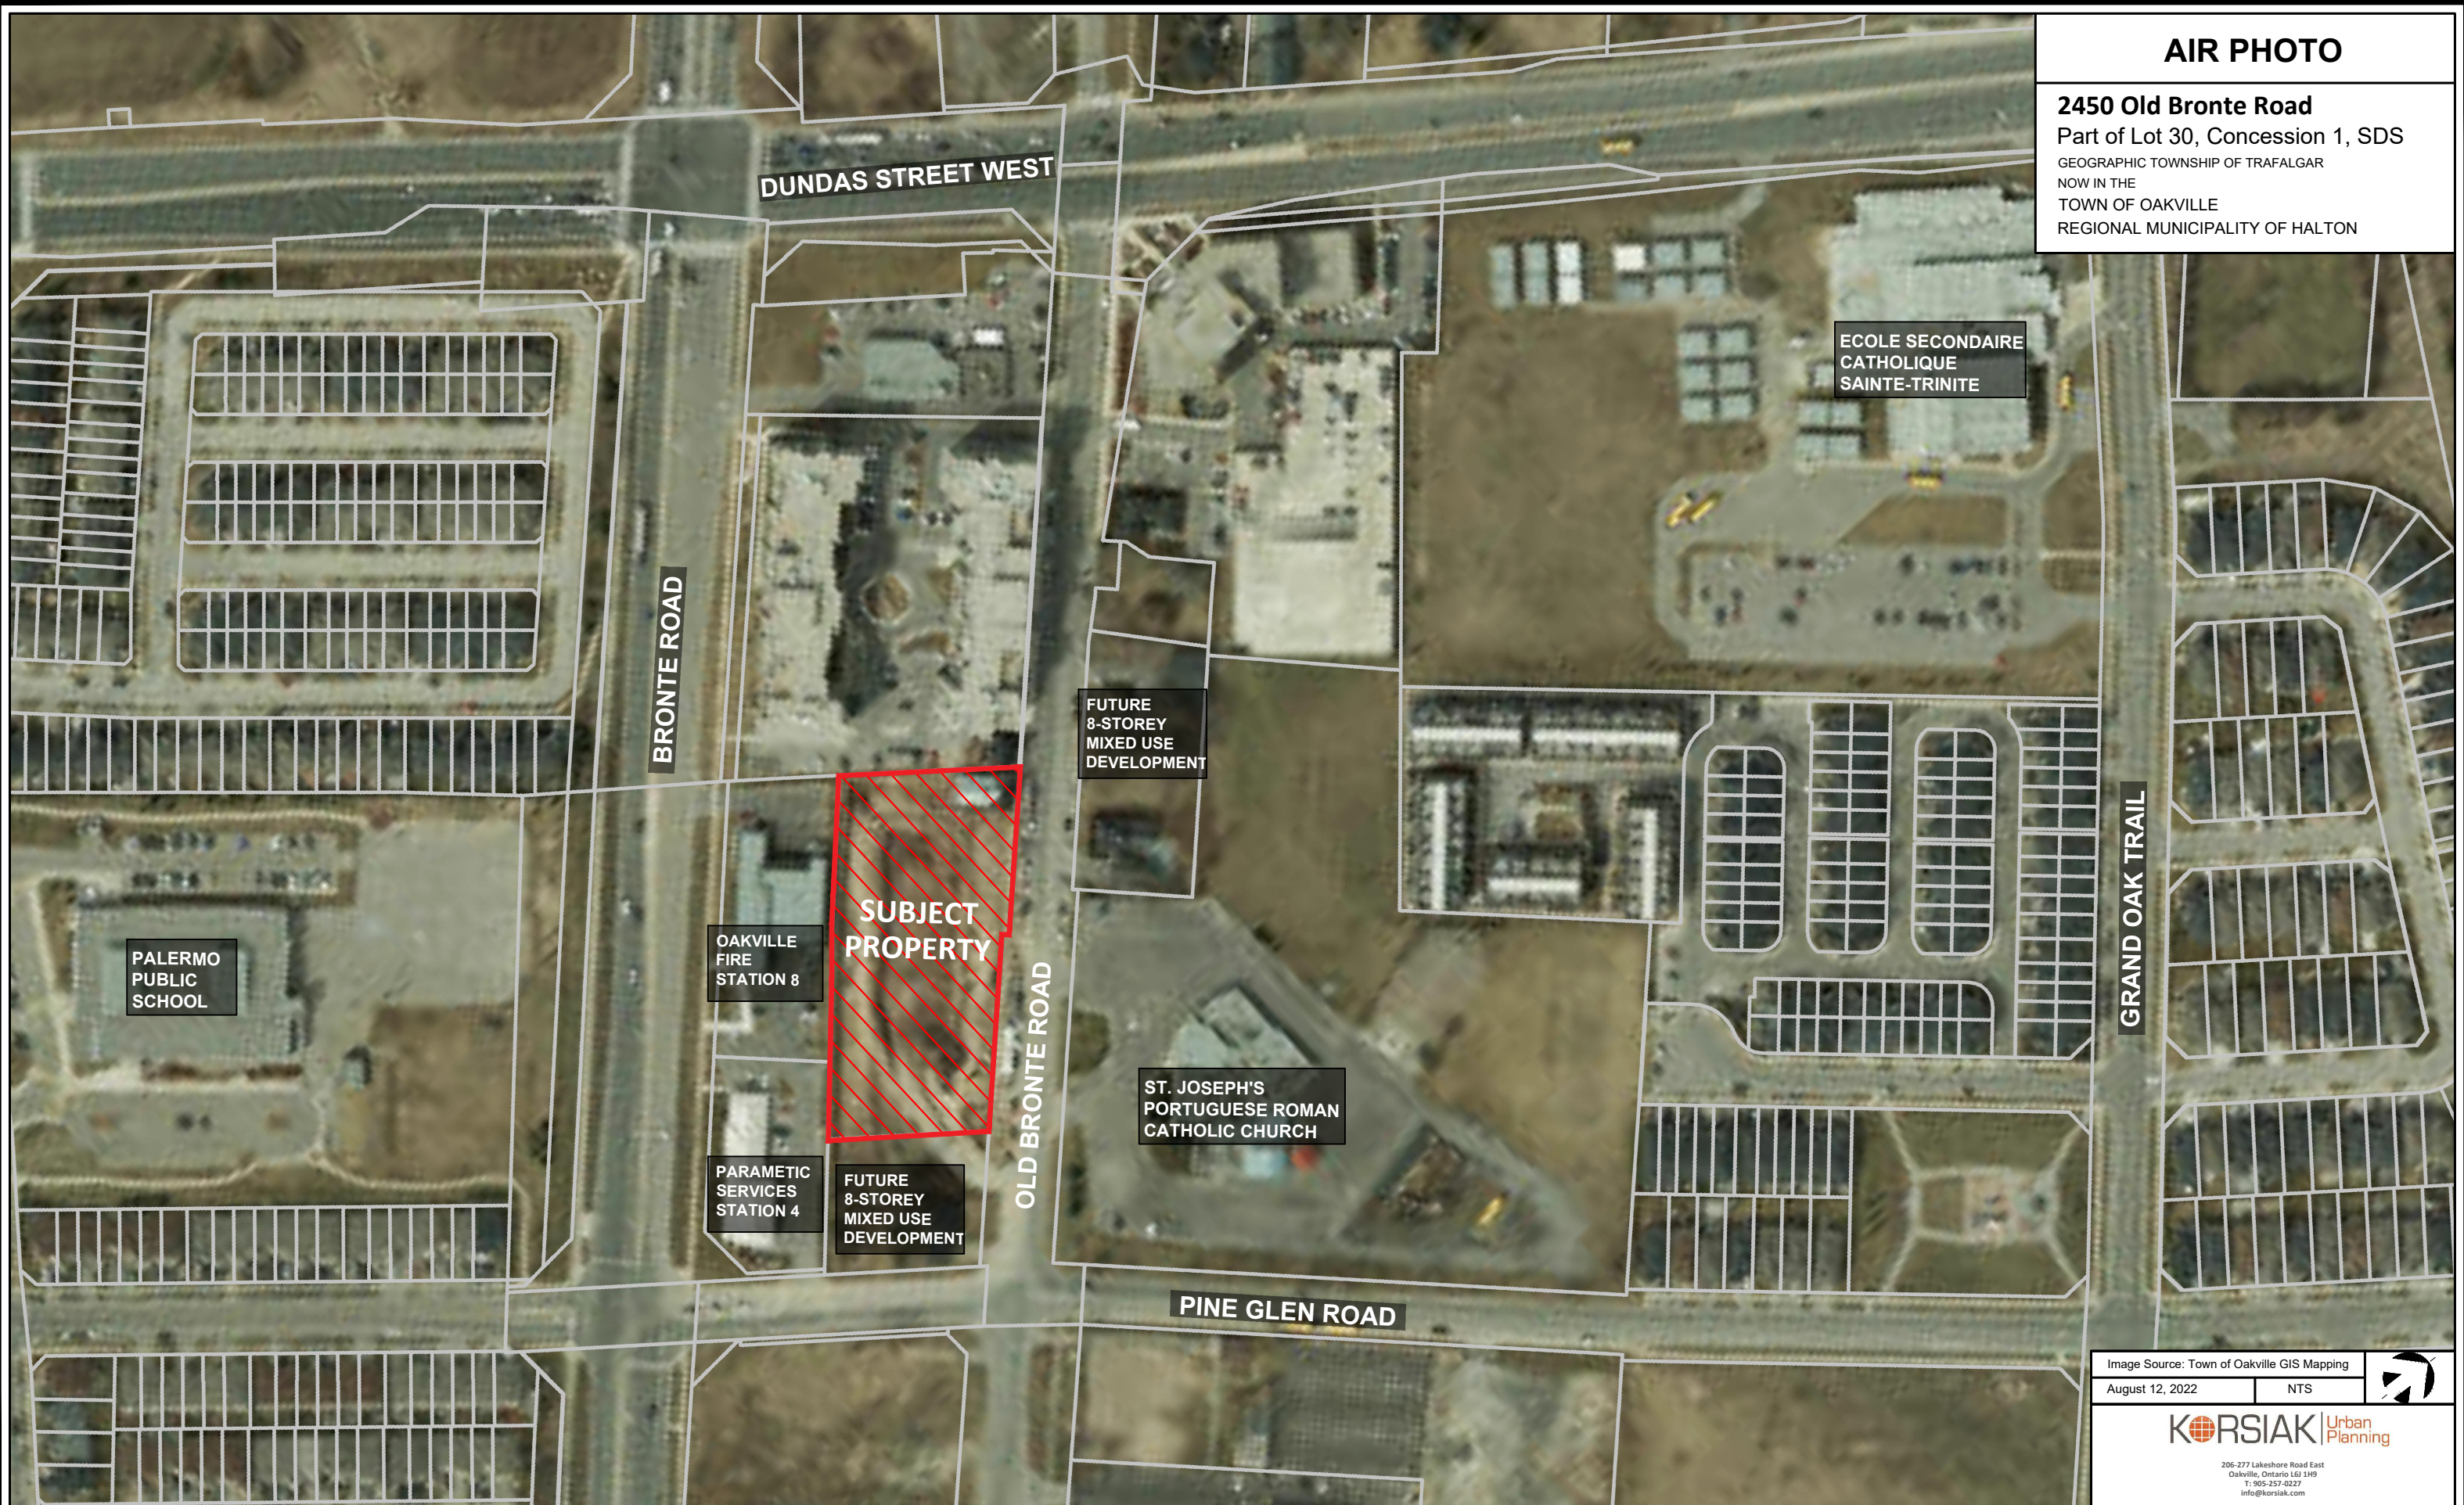

AIR PHOTO

2450 Old Bronte Road
Part of Lot 30, Concession 1, SDS
GEOGRAPHIC TOWNSHIP OF TRAFALGAR
NOW IN THE
TOWN OF OAKVILLE
REGIONAL MUNICIPALITY OF HALTON

PALERMO
PUBLIC
SCHOOL

OAKVILLE
FIRE
STATION 8

PARAMETIC
SERVICES
STATION 4

**SUBJECT
PROPERTY**

FUTURE
8-STOREY
MIXED USE
DEVELOPMENT

FUTURE
8-STOREY
MIXED USE
DEVELOPMENT

ST. JOSEPH'S
PORTUGUESE ROMAN
CATHOLIC CHURCH

ECOLE SECONDAIRE
CATHOLIQUE
SAINTE-TRINITE

GRAND OAK TRAIL

Image Source: Town of Oakville GIS Mapping
August 12, 2022 NTS

KORSIAK Urban
Planning