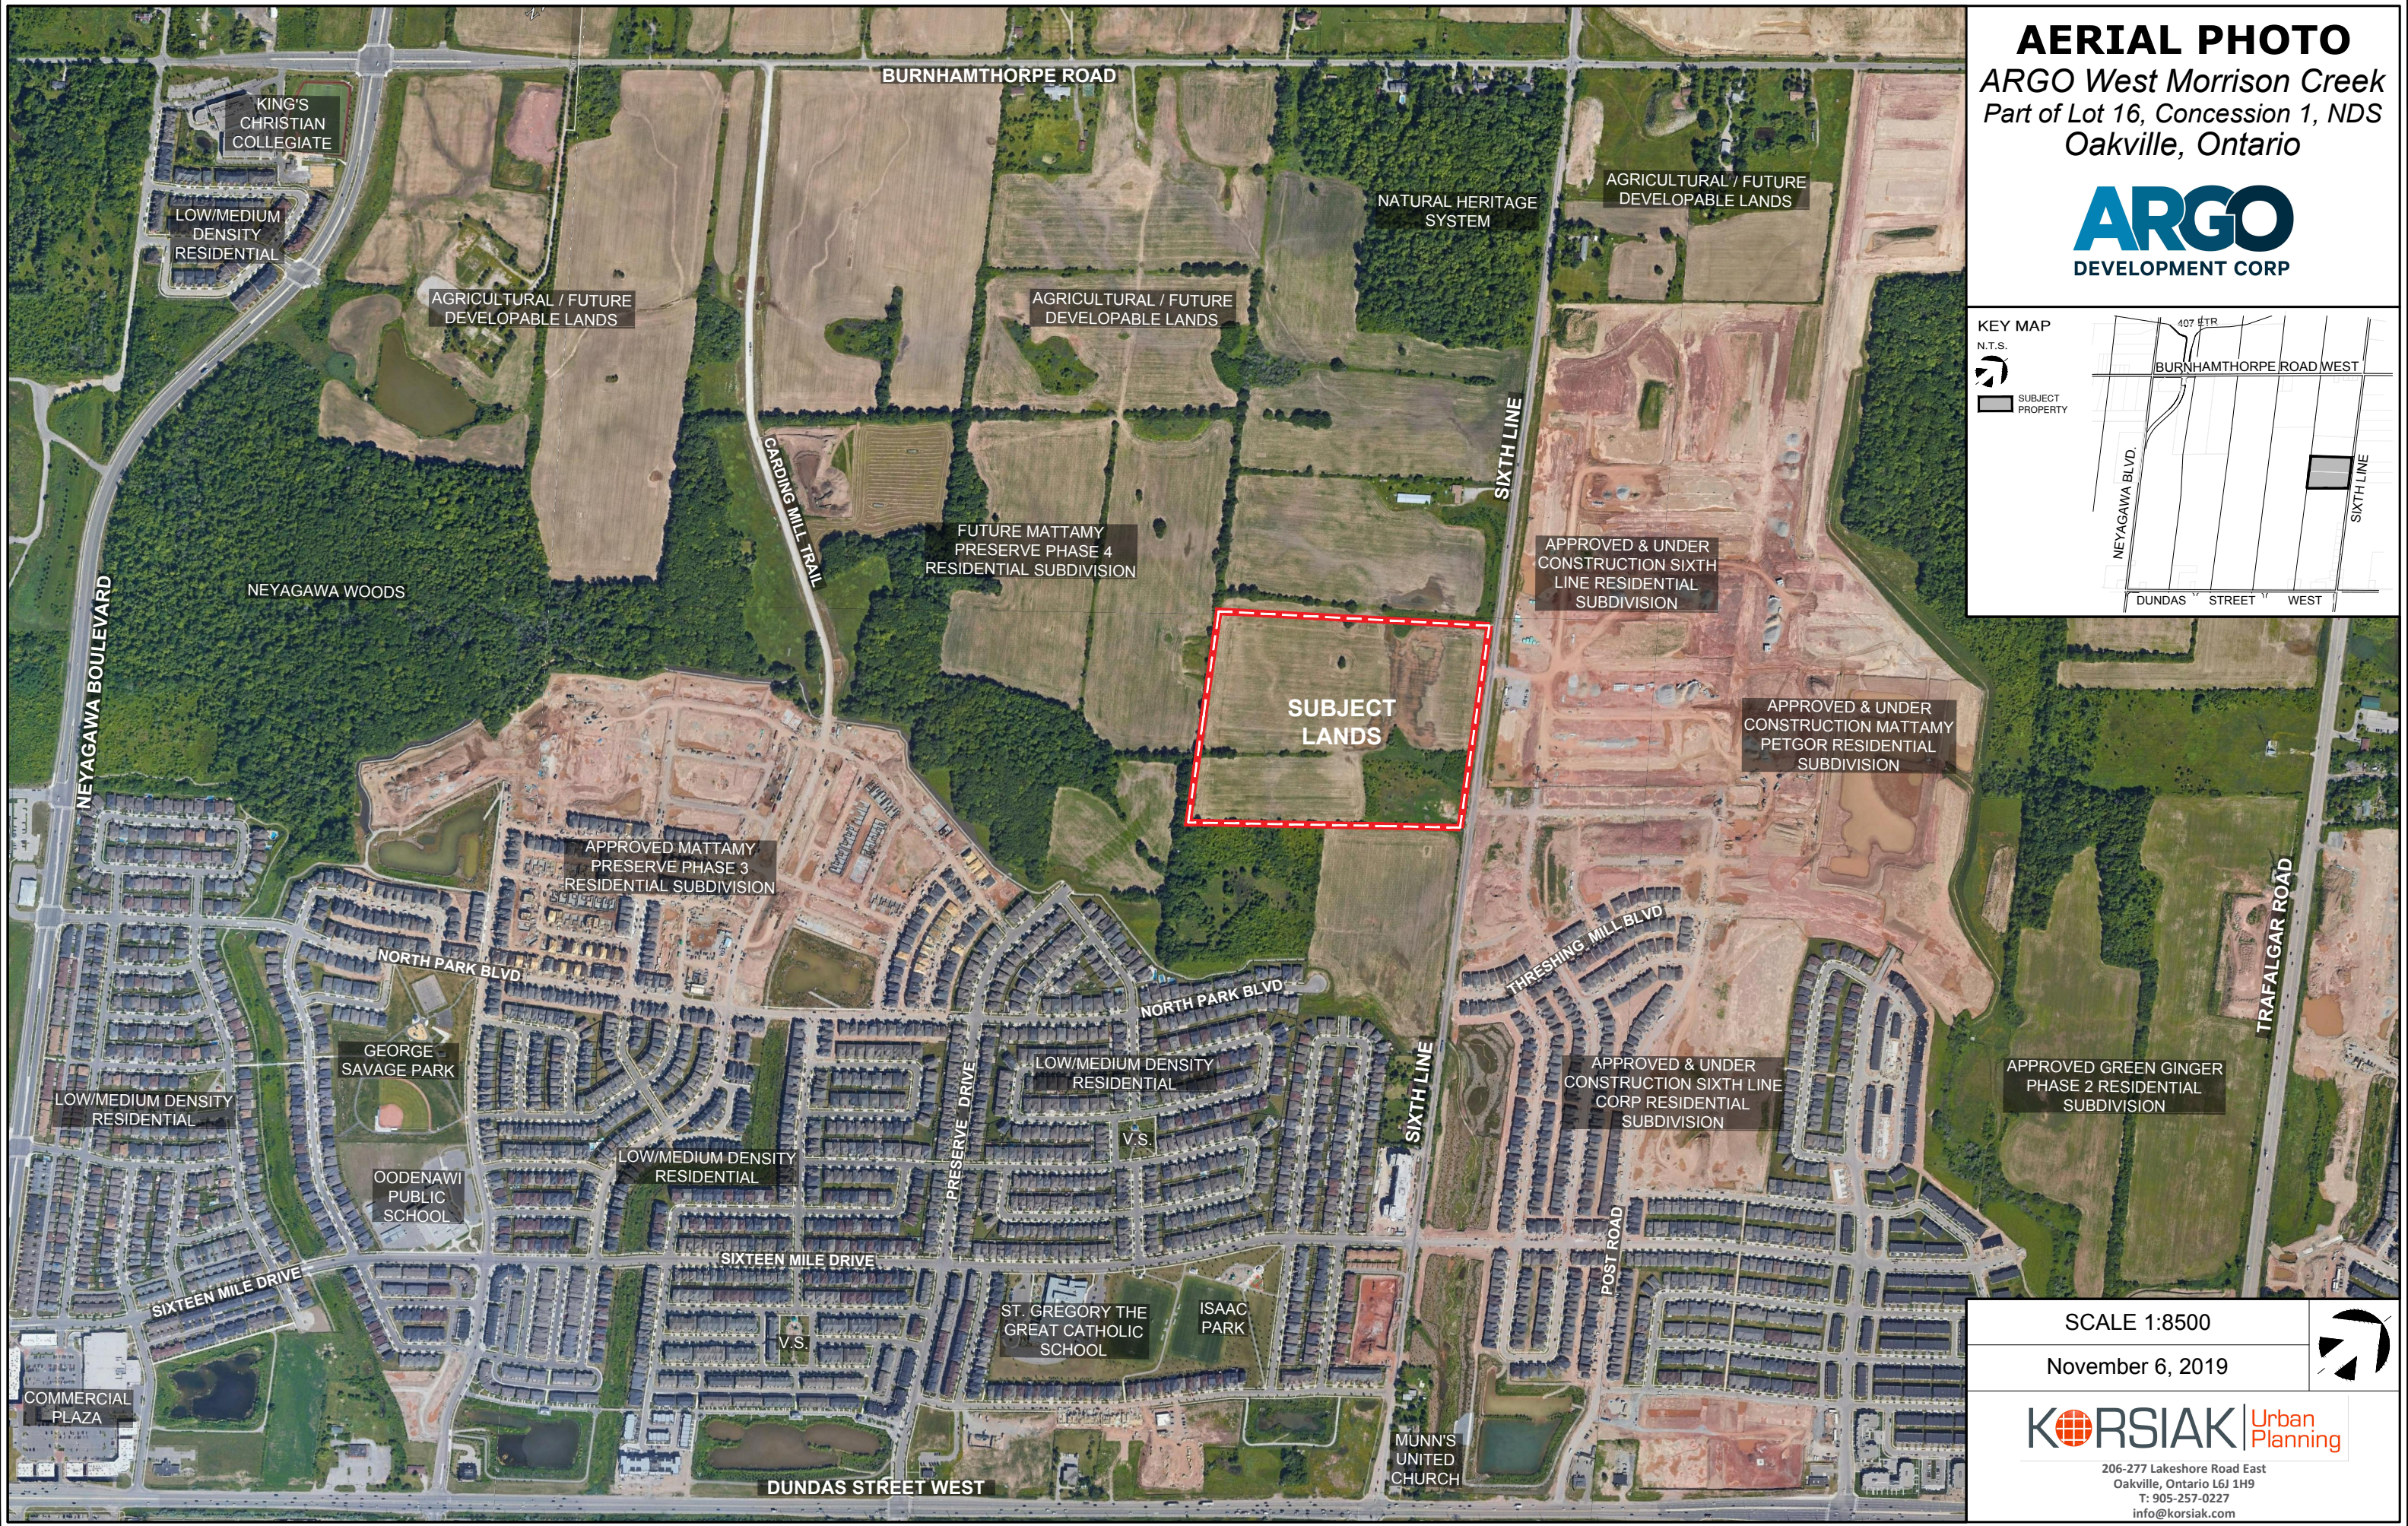

# AERIAL PHOTO

ARGO West Morrison Creek  
Part of Lot 16, Concession 1, NDS  
Oakville, Ontario

SCALE 1:8500

November 6, 2019

206-277 Lakeshore Road East  
Oakville, Ontario L6J 1H9  
T: 905-257-0227  
info@korsiak.com